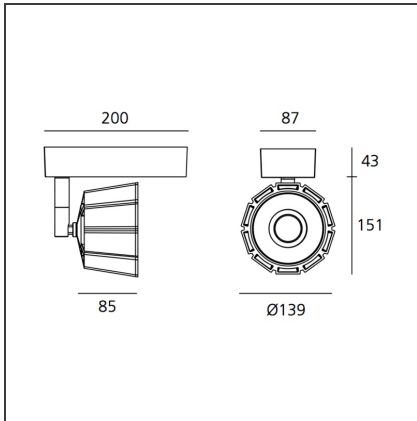

TECHNICAL DRAWINGS

FEATURES

Article Code:	M140621	Material:	Aluminium
Colour:	White	Series:	Scenarios
Installation:	Projector, Ceiling	Area contract:	Hospitality, Retail, Culture

DIMENSIONS

Length:	cm 20	Glow Wire Test:	850
Width:	cm 8.7		
Height:	cm 19.4		
Weight:	kg 1.3		
Base Width:	cm 8.7		

INCLUDED SOURCES

Category:	LED	Color temperature (K):	3000K
Number:	1	Color Tolerance:	MacAdam 3SDCM
Watt:	30W	CRI:	=80 (min.)
Delivered lumens output (lm):	3353lm	Efficacy:	112lm/W
Type:	0	Service Life:	>50000h
Class:	A		

LUMINAIRE

Power Supply:	*Supplied with independent power supply for LED, dimmable Dali-SwitchDim. Voltage: 220-240V. ClassII. SELV. IP20.	Delivered lumens output (lm):	3248lm
		CCT:	3000K
		Efficiency:	76%
		Efficacy:	92.80lm/W
		CRI:	90
Watt:	35W		
Voltage:	220-240V