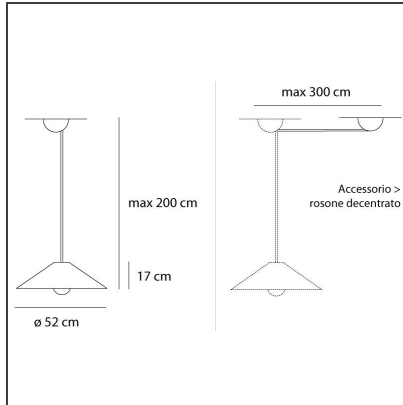

Aggregato Suspension Ø530 cono opalino

IP20    

Dimmerable: +  -

DESIGN BY

Enzo Mari, Giancarlo Fassina

DESCRIPTION

Ceiling rose in thermoplastic resin and metal, painted; cone-shaped diffuser in methacrylate. Code structure: A033200 Code cone-shaped diffuser: A089400

TECHNICAL DRAWINGS

FEATURES

Article Code:	A089400 A033200	Material:	Technopolymer, methacrylate
Colour:	White	Series:	Design
Installation:	Suspension	Area contract:	Residential
Environment:	Indoor	Emission:	Diffused

DIMENSIONS

Height:	cm 200	Glow Wire Test:	650
----------------	--------	------------------------	-----

NOT INCLUDED SOURCES

Category:	HALO	Color Rendering:	1a
Number:	1	Color temperature (K):	2900K
Watt:	77W		
Lbs:	A60		
Socket:	E27		
Duration (h):	1000h		