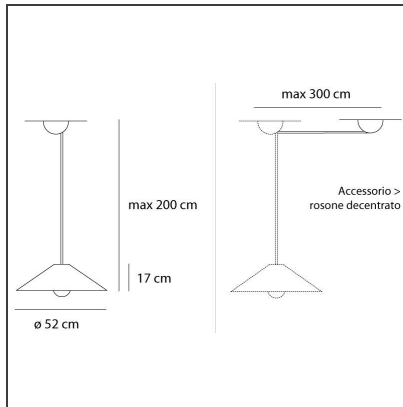

Aggregato Suspension Ø530 cono metallo

IP20    

Dimmerable: +  -

DESIGN BY

Enzo Mari, Giancarlo Fassina

DESCRIPTION

Ceiling rose in thermoplastic resin and metal, painted; cone-shaped diffuser in metal. Code structure: A033200
Code cone diffuser in metal: A089960

TECHNICAL DRAWINGS

FEATURES

Article Code:	A089960 A033200	Material:	Technopolymer, metal or steel
Colour:	Anthracite gray	Series:	Design
Installation:	Suspension	Area contract:	Residential
Environment:	Indoor	Emission:	Diffused

DIMENSIONS

Height:	cm 200	Glow Wire Test:	650
----------------	--------	------------------------	-----

NOT INCLUDED SOURCES

Category:	HALO	Color Rendering:	1a
Number:	1	Color temperature (K):	2900K
Watt:	77W		
Lbs:	A60		
Socket:	E27		
Duration (h):	1000h		