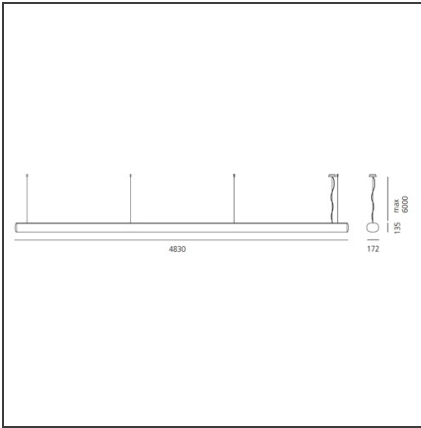

Absolu 4x28W 4830mm Undimmable

IP40

TECHNICAL DRAWINGS

FEATURES

Article Code:	- - -	Material:	Polycarbonate, steel
Colour:	Opal white	Series:	Scenarios
Installation:	Suspension		
Environment:	Indoor		

DIMENSIONS

Length:	cm 483	Glow Wire Test:	850
Width:	cm 17.2		
Height:	cm 13.5		
Weight:	kg 18.5		
Max Height from ceiling:	cm 600		

INCLUDED SOURCES

Category:	FLUO	Color Rendering:	80-85
Number:	4	Color temperature (K):	3000K
Watt:	28W		
Lbs:	T16-SLS		
Socket:	G5		
Duration (h):	16000h		

LUMINAIRE

Watt:	4x28W	Delivered lumens output (lm):	10400lm
Voltage:	220-240V		