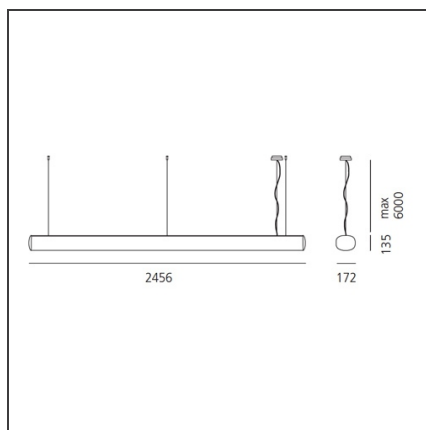

Absolu 2x28W 2456mm DALI

IP40  Dimmerable: 

TECHNICAL DRAWINGS

FEATURES

Article Code:	- - -	Material:	Polycarbonate, steel
Colour:	Opal white	Series:	Scenarios
Installation:	Suspension		
Environment:	Indoor		

DIMENSIONS

Length:	cm 245	Glow Wire Test:	850
Width:	cm 17.2		
Height:	cm 13.5		
Weight:	kg 9.5		
Max Height from ceiling:	cm 600		

INCLUDED SOURCES

Category:	FLUO	Color Rendering:	80-85
Number:	2	Color temperature (K):	3000K
Watt:	28W		
Lbs:	T16-SLS		
Socket:	G5		
Duration (h):	16000h		

LUMINAIRE

Watt:	2x28W	Delivered lumens output (lm):	5200lm
Voltage:	220-240V	Dimmable Typology:	Dali