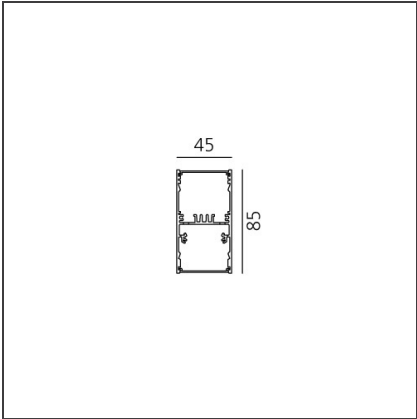

**A.39 Suspension/Ceiling - Direct Emission - 2368mm - 52° - 4000K -
Undimmable - 6x4 Optics - Black**

IP 20 

DESIGN BY

Carlotta de Bevilacqua

DESCRIPTION

TECHNICAL DRAWINGS

FEATURES

| | | | |
|----------------------|---------------------|----------------|--------|
| Article Code: | BH02904 | Series: | Indoor |
| Colour: | Black | | |
| Installation: | Suspension, Ceiling | | |

DIMENSIONS

| | |
|----------------|--------|
| Length: | cm 237 |
| Width: | cm 4.5 |
| Height: | cm 8.5 |

INCLUDED SOURCES

| | | | |
|------------------|-----|-------------------------------|-------------------|
| Category: | LED | Color temperature (K): | 4000K |
| Number: | 1 | Color Tolerance: | MacAdam 2SDCM |
| Watt: | 80W | Service Life: | L90 (20K) 118000h |
| Type: | 0 | | |