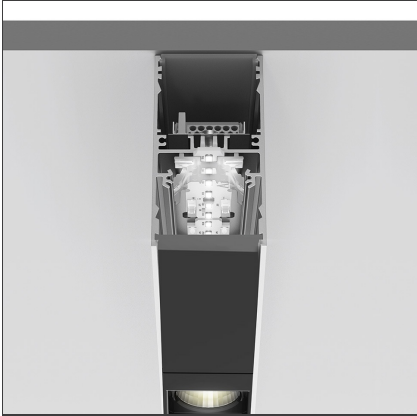

**A.39 Suspension/Ceiling - Direct Emission - 2368mm - 52° - 4000K -
Undimmable - 6x4 Optics - Black**

IP 20 

DESIGN BY

Carlotta de Bevilacqua

DESCRIPTION

TECHNICAL DRAWINGS

FEATURES

| | | | |
|----------------------|---------------------|----------------|--------|
| Article Code: | BH02904 | Series: | Indoor |
| Colour: | Black | | |
| Installation: | Suspension, Ceiling | | |

DIMENSIONS

| | |
|----------------|--------|
| Length: | cm 237 |
| Width: | cm 4.5 |
| Height: | cm 8.5 |

INCLUDED SOURCES

| | | | |
|------------------|-----|-------------------------------|-------------------|
| Category: | LED | Color temperature (K): | 4000K |
| Number: | 1 | Color Tolerance: | MacAdam 2SDCM |
| Watt: | 80W | Service Life: | L90 (20K) 118000h |
| Type: | 0 | | |

LUMINAIRE

| | | | |
|--------------|-----|--------------------------------------|-----------|
| Watt: | 80W | Delivered lumens output (lm): | 5128lm |
| | | CCT: | 4000K |
| | | Efficiency: | 73% |
| | | Efficacy: | 64.10lm/W |
| | | CRI: | 90 |

Angle louvre - 90°
corner screen (on
same plane) -
White
BH44001

A.39 - Ceiling
bracket and
mechanical joint
AT09501

Angle louvre - 90°
corner screen (on
same plane) -
Black
BH44004

A.39 -
Suspension/Ceiling
- Corner (on same
plane) - Black
BH35004