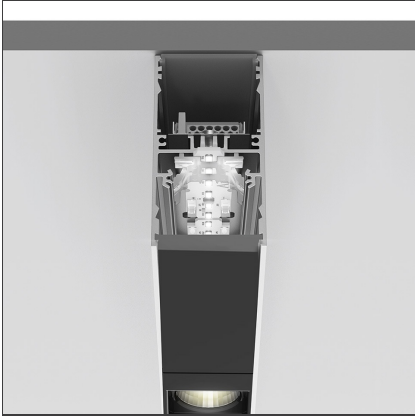

**A.39 Suspension/Ceiling - Direct Emission - 2368mm - 52° - 4000K -  
Undimmable - 4x4 Optics - White**

IP 20   

**DESIGN BY**

Carlotta de Bevilacqua

**DESCRIPTION**

**TECHNICAL DRAWINGS**

**FEATURES**

<b>Article Code:</b>	BH06901	<b>Series:</b>	Indoor
<b>Colour:</b>	White		
<b>Installation:</b>	Suspension, Ceiling		

**DIMENSIONS**

<b>Length:</b>	cm 237
<b>Width:</b>	cm 4.5
<b>Height:</b>	cm 8.5

**INCLUDED SOURCES**

<b>Category:</b>	LED	<b>Color temperature (K):</b>	4000K
<b>Number:</b>	1	<b>Color Tolerance:</b>	MacAdam 2SDCM
<b>Watt:</b>	50W	<b>Service Life:</b>	L90 (20K) 118000h
<b>Type:</b>	0		

**ACCESSORIES**

Louvre - 2368mm  
4x4 optics white  
AE42001

Louvre - 2368mm  
4x4 optics black  
AE42004

A.39 - Mechanical  
joint including 1  
suspension cable  
AT09500

Angle louvre - 90°  
corner screen (on  
same plane) -  
White  
BH44001

A.39 - Ceiling  
bracket and  
mechanical joint  
AT09501

Angle louvre - 90°  
corner screen (on  
same plane) -  
Black  
BH44004

A.39 -  
Suspension/Ceiling  
- Corner (on same  
plane) - White  
BH35001