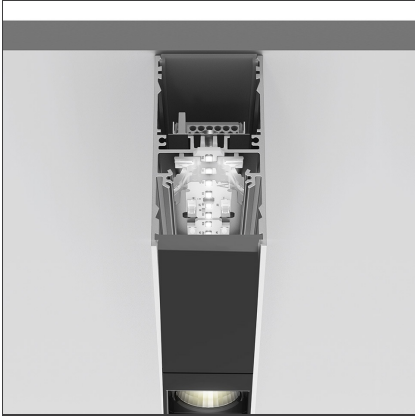

**A.39 Suspension/Ceiling - Direct Emission - 2368mm - 52° - 4000K -  
Undimmable - 4x4 Optics - Silver**

IP 20 

**DESIGN BY**

Carlotta de Bevilacqua

**DESCRIPTION**

**TECHNICAL DRAWINGS**

**FEATURES**

<b>Article Code:</b>	BH06905	<b>Series:</b>	Indoor
<b>Colour:</b>	Silver		
<b>Installation:</b>	Suspension, Ceiling		

**DIMENSIONS**

<b>Length:</b>	cm 237
<b>Width:</b>	cm 4.5
<b>Height:</b>	cm 8.5

**INCLUDED SOURCES**

<b>Category:</b>	LED	<b>Color temperature (K):</b>	4000K
<b>Number:</b>	1	<b>Color Tolerance:</b>	MacAdam 2SDCM
<b>Watt:</b>	50W	<b>Service Life:</b>	L90 (20K) 118000h
<b>Type:</b>	0		

**ACCESSORIES**

Louvre - 2368mm  
4x4 optics white  
AE42001

Louvre - 2368mm  
4x4 optics black  
AE42004

A.39 - Mechanical  
joint including 1  
suspension cable  
AT09500

Angle louvre - 90°  
corner screen (on  
same plane) -  
White  
BH44001

A.39 -  
Suspension/Ceiling  
- Corner (on same  
plane) - Silver  
BH35005

A.39 -  
Suspension/Ceiling  
- End Caps (2pcs) -  
Silver  
BH16405