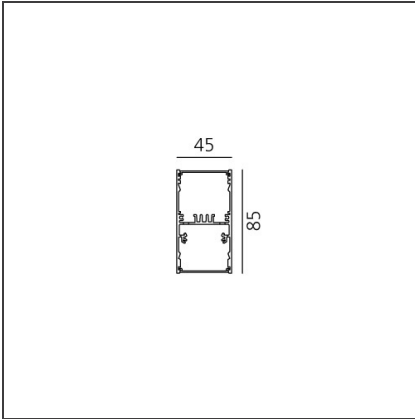

**A.39 Suspension/Ceiling - Direct Emission - 2368mm - 52° - 4000K -  
Undimmable - 4x4 Optics - Silver**

IP 20 

**DESIGN BY**

Carlotta de Bevilacqua

**DESCRIPTION**

**TECHNICAL DRAWINGS**

**FEATURES**

<b>Article Code:</b>	BH06905	<b>Series:</b>	Indoor
<b>Colour:</b>	Silver		
<b>Installation:</b>	Suspension, Ceiling		

**DIMENSIONS**

<b>Length:</b>	cm 237
<b>Width:</b>	cm 4.5
<b>Height:</b>	cm 8.5

**INCLUDED SOURCES**

<b>Category:</b>	LED	<b>Color temperature (K):</b>	4000K
<b>Number:</b>	1	<b>Color Tolerance:</b>	MacAdam 2SDCM
<b>Watt:</b>	50W	<b>Service Life:</b>	L90 (20K) 118000h
<b>Type:</b>	0		

**ACCESSORIES**

Louvre - 2368mm  
4x4 optics white  
AE42001

Louvre - 2368mm  
4x4 optics black  
AE42004

A.39 - Mechanical  
joint including 1  
suspension cable  
AT09500

Angle louvre - 90°  
corner screen (on  
same plane) -  
White  
BH44001