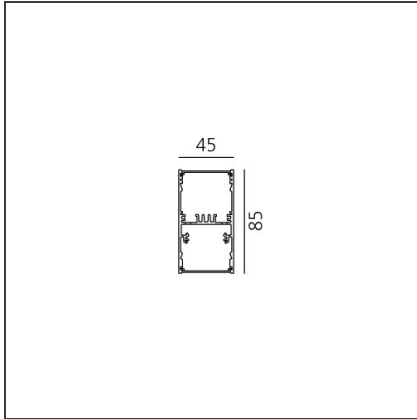

**A.39 Suspension/Ceiling - Direct Emission - 2368mm - 52° - 4000K -  
Undimmable - 4x4 Optics - Black**

IP 20 

**DESIGN BY**

Carlotta de Bevilacqua

**DESCRIPTION**

**TECHNICAL DRAWINGS**

**FEATURES**

<b>Article Code:</b>	BH06904	<b>Series:</b>	Indoor
<b>Colour:</b>	Black		
<b>Installation:</b>	Suspension, Ceiling		

**DIMENSIONS**

<b>Length:</b>	cm 237
<b>Width:</b>	cm 4.5
<b>Height:</b>	cm 8.5

**INCLUDED SOURCES**

<b>Category:</b>	LED	<b>Color temperature (K):</b>	4000K
<b>Number:</b>	1	<b>Color Tolerance:</b>	MacAdam 2SDCM
<b>Watt:</b>	50W	<b>Service Life:</b>	L90 (20K) 118000h
<b>Type:</b>	0		

**ACCESSORIES**

Louvre - 2368mm  
4x4 optics white  
AE42001

Louvre - 2368mm  
4x4 optics black  
AE42004

A.39 - Mechanical  
joint including 1  
suspension cable  
AT09500

Angle louvre - 90°  
corner screen (on  
same plane) -  
White  
BH44001