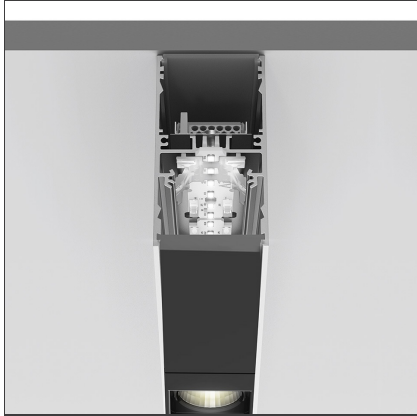

**A.39 Suspension/Ceiling - Direct Emission - 2368mm - 52° - 4000K -  
Undimmable - 4x4 Optics - Black**

IP 20 

**DESIGN BY**

Carlotta de Bevilacqua

**DESCRIPTION**

**TECHNICAL DRAWINGS**

**FEATURES**

<b>Article Code:</b>	BH06904	<b>Series:</b>	Indoor
<b>Colour:</b>	Black		
<b>Installation:</b>	Suspension, Ceiling		

**DIMENSIONS**

<b>Length:</b>	cm 237
<b>Width:</b>	cm 4.5
<b>Height:</b>	cm 8.5

**INCLUDED SOURCES**

<b>Category:</b>	LED	<b>Color temperature (K):</b>	4000K
<b>Number:</b>	1	<b>Color Tolerance:</b>	MacAdam 2SDCM
<b>Watt:</b>	50W	<b>Service Life:</b>	L90 (20K) 118000h
<b>Type:</b>	0		

**ACCESSORIES**

Louvre - 2368mm  
4x4 optics white  
AE42001

Louvre - 2368mm  
4x4 optics black  
AE42004

A.39 - Mechanical  
joint including 1  
suspension cable  
AT09500

Angle louvre - 90°  
corner screen (on  
same plane) -  
White  
BH44001

A.39 - Ceiling  
bracket and  
mechanical joint  
AT09501

Angle louvre - 90°  
corner screen (on  
same plane) -  
Black  
BH44004

A.39 -  
Suspension/Ceiling  
- Corner (on same  
plane) - Black  
BH35004