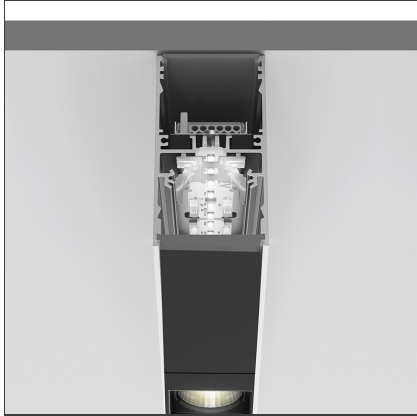

**A.39 Suspension/Ceiling - Direct Emission - 2368mm - 52° - 3000K -
Undimmable - 6x4 Optics - Silver**

IP 20   

DESIGN BY

Carlotta de Bevilacqua

DESCRIPTION

TECHNICAL DRAWINGS

FEATURES

Article Code:	BH02805	Series:	Indoor
Colour:	Silver		
Installation:	Suspension, Ceiling		

DIMENSIONS

Length:	cm 237
Width:	cm 4.5
Height:	cm 8.5

INCLUDED SOURCES

Category:	LED	Color temperature (K):	3000K
Number:	1	Color Tolerance:	MacAdam 2SDCM
Watt:	80W	Service Life:	L90 (20K) 118000h
Type:	0		

LUMINAIRE

Watt:	75W	Delivered lumens output (lm):	4792lm
		CCT:	3000K
		Efficiency:	73%
		Efficacy:	63.89lm/W
		CRI:	90

Notes

Screen supplied separately. * Drivers use 2 DALI addresses.

ACCESSORIES

Louvre - 2368mm
6x4 optics - white
AE43001

Louvre - 2368mm
6x4 optics black
AE43004

A.39 - Mechanical
joint including 1
suspension cable
AT09500

Angle louvre - 90°
corner screen (on
same plane) -
White
BH44001

A.39 - Ceiling
bracket and
mechanical joint
AT09501