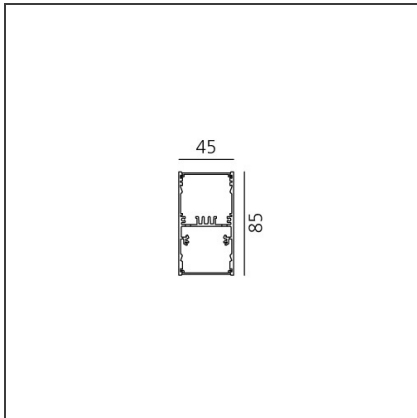

**A.39 Suspension/Ceiling - Direct Emission - 2368mm - 52° - 3000K -
Undimmable - 6x4 Optics - Silver**

IP 20   

DESIGN BY

Carlotta de Bevilacqua

DESCRIPTION

TECHNICAL DRAWINGS

FEATURES

Article Code:	BH02805	Series:	Indoor
Colour:	Silver		
Installation:	Suspension, Ceiling		

DIMENSIONS

Length:	cm 237
Width:	cm 4.5
Height:	cm 8.5

INCLUDED SOURCES

Category:	LED	Color temperature (K):	3000K
Number:	1	Color Tolerance:	MacAdam 2SDCM
Watt:	80W	Service Life:	L90 (20K) 118000h
Type:	0		

LUMINAIRE

Watt:	75W	Delivered lumens output (lm):	4792lm
		CCT:	3000K
		Efficiency:	73%
		Efficacy:	63.89lm/W
		CRI:	90

Notes

Screen supplied separately. * Drivers use 2 DALI addresses.

ACCESSORIES

Louvre - 2368mm
6x4 optics - white
AE43001

Louvre - 2368mm
6x4 optics black
AE43004

A.39 - Mechanical
joint including 1
suspension cable
AT09500

Angle louvre - 90°
corner screen (on
same plane) -
White
BH44001

A.39 - Ceiling
bracket and
mechanical joint
AT09501