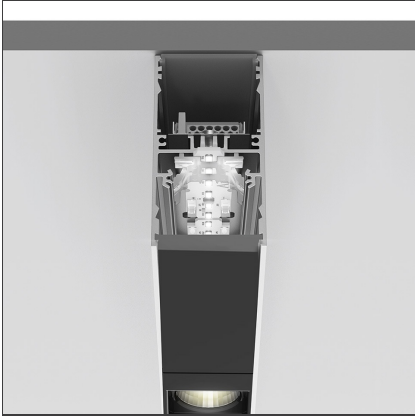

**A.39 Suspension/Ceiling - Direct Emission - 2368mm - 52° - 3000K -  
Undimmable - 6x4 Optics - Black**

IP 20 

**DESIGN BY**

Carlotta de Bevilacqua

**DESCRIPTION**

**TECHNICAL DRAWINGS**

**FEATURES**

<b>Article Code:</b>	BH02804	<b>Series:</b>	Indoor
<b>Colour:</b>	Black		
<b>Installation:</b>	Suspension, Ceiling		

**DIMENSIONS**

<b>Length:</b>	cm 237
<b>Width:</b>	cm 4.5
<b>Height:</b>	cm 8.5

**INCLUDED SOURCES**

<b>Category:</b>	LED	<b>Color temperature (K):</b>	3000K
<b>Number:</b>	1	<b>Color Tolerance:</b>	MacAdam 2SDCM
<b>Watt:</b>	80W	<b>Service Life:</b>	L90 (20K) 118000h
<b>Type:</b>	0		

**LUMINAIRE**

<b>Watt:</b>	75W	<b>Delivered lumens output (lm):</b>	4792lm
		<b>CCT:</b>	3000K
		<b>Efficiency:</b>	73%
		<b>Efficacy:</b>	63.89lm/W
		<b>CRI:</b>	90

**Notes**

Screen supplied separately. \* Drivers use 2 DALI addresses.

A.39 - Ceiling  
bracket and  
mechanical joint  
AT09501

Angle louvre - 90°  
corner screen (on  
same plane) -  
Black  
BH44004

A.39 -  
Suspension/Ceiling  
- Corner (on same  
plane) - Black  
BH35004