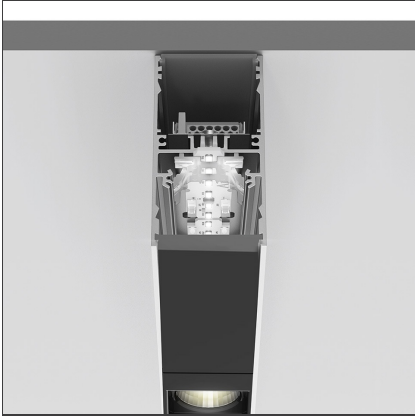

**A.39 Suspension/Ceiling - Direct Emission - 2368mm - 52° - 3000K -
Undimmable - 4x4 Optics - Black**

IP 20   

DESIGN BY

Carlotta de Bevilacqua

DESCRIPTION

TECHNICAL DRAWINGS

FEATURES

Article Code:	BH06804	Series:	Indoor
Colour:	Black		
Installation:	Suspension, Ceiling		

DIMENSIONS

Length:	cm 237
Width:	cm 4.5
Height:	cm 8.5

INCLUDED SOURCES

Category:	LED	Color temperature (K):	3000K
Number:	1	Color Tolerance:	MacAdam 2SDCM
Watt:	50W	Service Life:	L90 (20K) 118000h
Type:	0		

LUMINAIRE

Watt:	54W	Delivered lumens output (lm):	3195lm
		CCT:	3000K
		Efficiency:	73%
		Efficacy:	59.16lm/W
		CRI:	90

Notes

Screen supplied separately. *Driver uses 1 DALI address

ACCESSORIES

Louvre - 2368mm
4x4 optics white
AE42001

Louvre - 2368mm
4x4 optics black
AE42004

A.39 - Mechanical
joint including 1
suspension cable
AT09500

Angle louvre - 90°
corner screen (on
same plane) -
White
BH44001

A.39 - Ceiling
bracket and
mechanical joint
AT09501