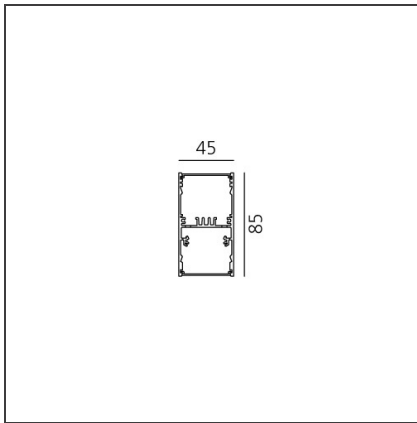

**A.39 Suspension/Ceiling - Direct Emission - 2368mm - 52° - 3000K - Dimmable DALI - 6x4 Optics - Silver**

IP 20 Dimmerable: + -

**DESIGN BY**

Carlotta de Bevilacqua

**DESCRIPTION**

**TECHNICAL DRAWINGS**

**FEATURES**

<b>Article Code:</b>	BH03005	<b>Series:</b>	Indoor
<b>Colour:</b>	Silver		
<b>Installation:</b>	Suspension, Ceiling		

**DIMENSIONS**

<b>Length:</b>	cm 237
<b>Width:</b>	cm 4.5
<b>Height:</b>	cm 8.5

**INCLUDED SOURCES**

Angle louvre - 90°  
corner screen (on  
same plane) -  
White  
BH44001

A.39 - Ceiling  
bracket and  
mechanical joint  
AT09501

Angle louvre - 90°  
corner screen (on  
same plane) -  
Black  
BH44004