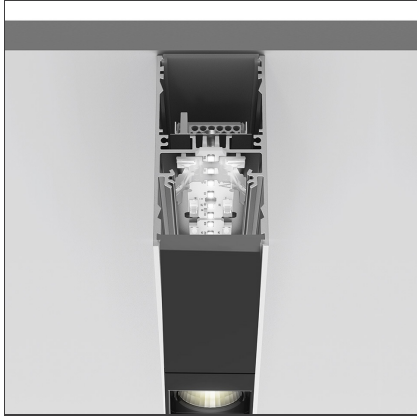

**A.39 Suspension/Ceiling - Direct Emission - 2368mm - 52° - 3000K - Dimmable DALI - 6x4 Optics - Silver**

IP 20 Dimmerable: + -

**DESIGN BY**

Carlotta de Bevilacqua

**DESCRIPTION**

**TECHNICAL DRAWINGS**

**FEATURES**

<b>Article Code:</b>	BH03005	<b>Series:</b>	Indoor
<b>Colour:</b>	Silver		
<b>Installation:</b>	Suspension, Ceiling		

**DIMENSIONS**

<b>Length:</b>	cm 237
<b>Width:</b>	cm 4.5
<b>Height:</b>	cm 8.5

**INCLUDED SOURCES**

**Notes**

Screen supplied separately. \* Drivers use 2 DALI addresses.

**ACCESSORIES**

Louvre - 2368mm  
6x4 optics - white  
AE43001

Louvre - 2368mm  
6x4 optics black  
AE43004

A.39 - Mechanical  
joint including 1  
suspension cable  
AT09500

Angle louvre - 90°  
corner screen (on  
same plane) -  
White  
BH44001

A.39 - Ceiling  
bracket and  
mechanical joint  
AT09501

Angle louvre - 90°  
corner screen (on  
same plane) -  
Black  
BH44004