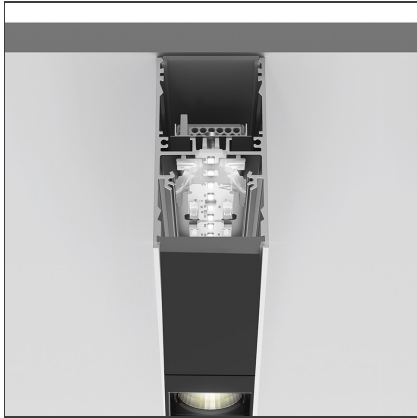

A.39 Suspension/Ceiling - Direct Emission - 2368mm - 52° - 3000K - Dimmable DALI - 4x4 Optics - White

IP 20  Dimmerable: +  -

DESIGN BY

Carlotta de Bevilacqua

DESCRIPTION

TECHNICAL DRAWINGS

FEATURES

Article Code:	BH07001	Series:	Indoor
Colour:	White		
Installation:	Suspension, Ceiling		

DIMENSIONS

Length:	cm 237
Width:	cm 4.5
Height:	cm 8.5

INCLUDED SOURCES

Category:	LED	Color temperature (K):	3000K
Number:	1	Color Tolerance:	MacAdam 2SDCM
Watt:	50W	Service Life:	L90 (20K) 118000h
Type:	0		

LUMINAIRE

Watt:	54W	Delivered lumens output (lm):	3195lm
		CCT:	3000K
		Efficiency:	73%
		Efficacy:	59.16lm/W
		CRI:	90
		Dimmable Typology:	Dali

Notes

Screen supplied separately. *Driver uses 1 DALI address

ACCESSORIES

Louvre - 2368mm
4x4 optics white
AE42001

Louvre - 2368mm
4x4 optics black
AE42004

A.39 - Mechanical
joint including 1
suspension cable
AT09500

Angle louvre - 90°
corner screen (on
same plane) -
White
BH44001