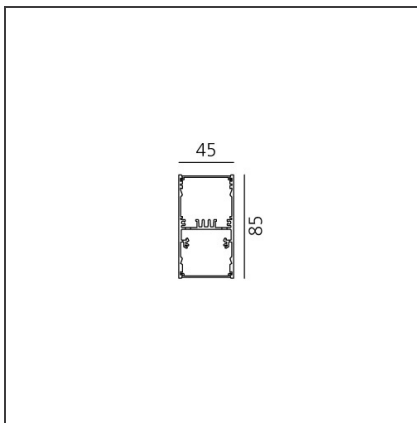

A.39 Suspension/Ceiling - Direct Emission - 2368mm - 52° - 3000K - Dimmable DALI - 4x4 Optics - White

IP 20  Dimmerable: +  -

DESIGN BY

Carlotta de Bevilacqua

DESCRIPTION

TECHNICAL DRAWINGS

FEATURES

Article Code:	BH07001	Series:	Indoor
Colour:	White		
Installation:	Suspension, Ceiling		

DIMENSIONS

Length:	cm 237
Width:	cm 4.5
Height:	cm 8.5

INCLUDED SOURCES

Category:	LED	Color temperature (K):	3000K
Number:	1	Color Tolerance:	MacAdam 2SDCM
Watt:	50W	Service Life:	L90 (20K) 118000h
Type:	0		

ACCESSORIES

Louvre - 2368mm
4x4 optics white
AE42001

Louvre - 2368mm
4x4 optics black
AE42004

A.39 - Mechanical
joint including 1
suspension cable
AT09500

Angle louvre - 90°
corner screen (on
same plane) -
White
BH44001