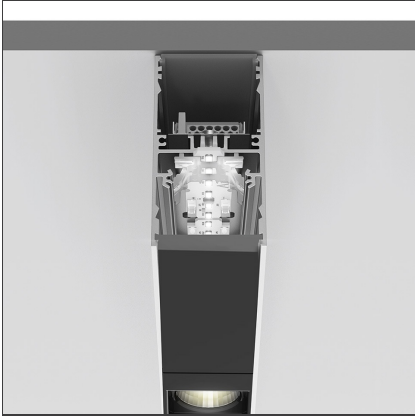

**A.39 Suspension/Ceiling - Direct Emission - 2368mm - 36° - 4000K -  
Undimmable - 4x4 Optics - White**

IP 20 

**DESIGN BY**

Carlotta de Bevilacqua

**DESCRIPTION**

**TECHNICAL DRAWINGS**

**FEATURES**

<b>Article Code:</b>	BH06501	<b>Series:</b>	Indoor
<b>Colour:</b>	White		
<b>Installation:</b>	Suspension, Ceiling		

**DIMENSIONS**

<b>Length:</b>	cm 237
<b>Width:</b>	cm 4.5
<b>Height:</b>	cm 8.5

**INCLUDED SOURCES**

<b>Category:</b>	LED	<b>Color temperature (K):</b>	4000K
<b>Number:</b>	1	<b>Color Tolerance:</b>	MacAdam 2SDCM
<b>Watt:</b>	50W	<b>Service Life:</b>	L90 (20K) 118000h
<b>Type:</b>	0		

**ACCESSORIES**

Louvre - 2368mm  
4x4 optics white  
AE42001

Louvre - 2368mm  
4x4 optics black  
AE42004

A.39 - Mechanical  
joint including 1  
suspension cable  
AT09500

Angle louvre - 90°  
corner screen (on  
same plane) -  
White  
BH44001

A.39 - Ceiling  
bracket and  
mechanical joint  
AT09501

Angle louvre - 90°  
corner screen (on  
same plane) -  
Black  
BH44004

A.39 -  
Suspension/Ceiling  
- Corner (on same  
plane) - White  
BH35001