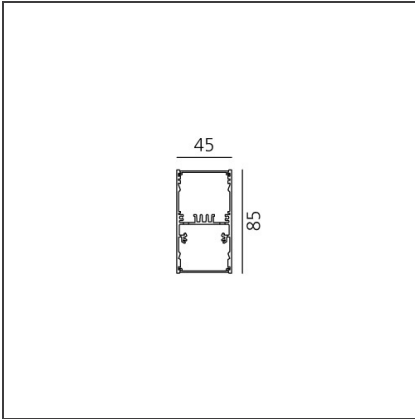

**A.39 Suspension/Ceiling - Direct Emission - 2368mm - 36° - 4000K -  
Undimmable - 4x4 Optics - White**

IP 20 

**DESIGN BY**

Carlotta de Bevilacqua

**DESCRIPTION**

**TECHNICAL DRAWINGS**

**FEATURES**

<b>Article Code:</b>	BH06501	<b>Series:</b>	Indoor
<b>Colour:</b>	White		
<b>Installation:</b>	Suspension, Ceiling		

**DIMENSIONS**

<b>Length:</b>	cm 237
<b>Width:</b>	cm 4.5
<b>Height:</b>	cm 8.5

**INCLUDED SOURCES**

<b>Category:</b>	LED	<b>Color temperature (K):</b>	4000K
<b>Number:</b>	1	<b>Color Tolerance:</b>	MacAdam 2SDCM
<b>Watt:</b>	50W	<b>Service Life:</b>	L90 (20K) 118000h
<b>Type:</b>	0		

**ACCESSORIES**

Louvre - 2368mm  
4x4 optics white  
AE42001

Louvre - 2368mm  
4x4 optics black  
AE42004

A.39 - Mechanical  
joint including 1  
suspension cable  
AT09500

Angle louvre - 90°  
corner screen (on  
same plane) -  
White  
BH44001