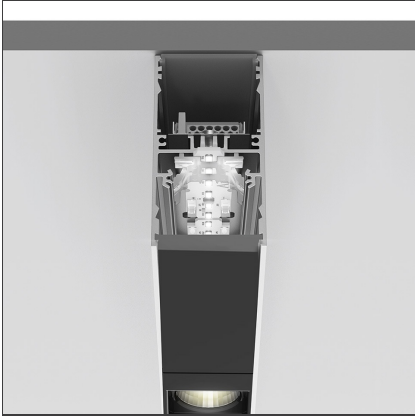

A.39 Suspension/Ceiling - Direct Emission - 2368mm - 36° - 4000K - Dimmable DALI - 6x4 Optics - Silver

IP 20    Dimmerable: +  -

DESIGN BY

Carlotta de Bevilacqua

DESCRIPTION

TECHNICAL DRAWINGS

FEATURES

Article Code:	BH02705	Series:	Indoor
Colour:	Silver		
Installation:	Suspension, Ceiling		

DIMENSIONS

Length:	cm 237
Width:	cm 4.5
Height:	cm 8.5

INCLUDED SOURCES

Category:	LED	Color temperature (K):	4000K
Number:	1	Color Tolerance:	MacAdam 2SDCM
Watt:	80W	Service Life:	L90 (20K) 118000h
Type:	0		

LUMINAIRE

Watt:	70W	Delivered lumens output (lm):	4952lm
		CCT:	4000K
		Efficiency:	71%
		Efficacy:	70.74lm/W
		CRI:	90
		Dimmable Typology:	Dali

Notes

Screen supplied separately. * Drivers use 2 DALI addresses.

A.39 -
Suspension/Ceiling
- Corner (on same
plane) - Silver
BH35005

A.39 -
Suspension/Ceiling
- End Caps (2pcs) -
Silver
BH16405