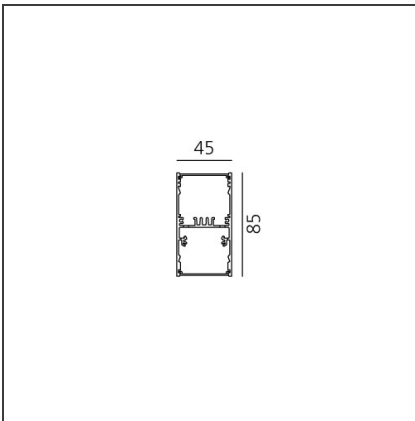

A.39 Suspension/Ceiling - Direct Emission - 2368mm - 36° - 4000K - Dimmable DALI - 6x4 Optics - Silver

IP 20    Dimmerable: +  -

DESIGN BY

Carlotta de Bevilacqua

DESCRIPTION

TECHNICAL DRAWINGS

FEATURES

Article Code:	BH02705	Series:	Indoor
Colour:	Silver		
Installation:	Suspension, Ceiling		

DIMENSIONS

Length:	cm 237
Width:	cm 4.5
Height:	cm 8.5

INCLUDED SOURCES

Category:	LED	Color temperature (K):	4000K
Number:	1	Color Tolerance:	MacAdam 2SDCM
Watt:	80W	Service Life:	L90 (20K) 118000h
Type:	0		

ACCESSORIES

Louvre - 2368mm
6x4 optics - white
AE43001

Louvre - 2368mm
6x4 optics black
AE43004

A.39 - Mechanical
joint including 1
suspension cable
AT09500

Angle louvre - 90°
corner screen (on
same plane) -
White
BH44001