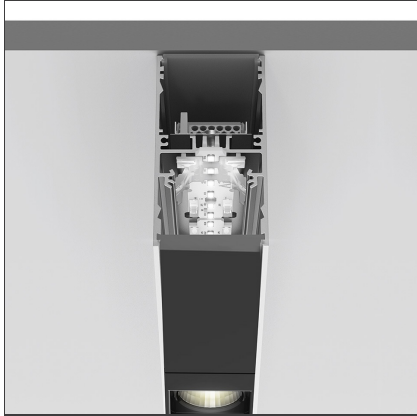

**A.39 Suspension/Ceiling - Direct Emission - 2368mm - 36° - 4000K - Dimmable DALI - 6x4 Optics - Black**

IP 20  Dimmerable: +  -

**DESIGN BY**

Carlotta de Bevilacqua

**DESCRIPTION**

**TECHNICAL DRAWINGS**

**FEATURES**

<b>Article Code:</b>	BH02704	<b>Series:</b>	Indoor
<b>Colour:</b>	Black		
<b>Installation:</b>	Suspension, Ceiling		

**DIMENSIONS**

<b>Length:</b>	cm 237
<b>Width:</b>	cm 4.5
<b>Height:</b>	cm 8.5

**LUMINAIRE**

<b>Watt:</b>	70W	<b>Delivered lumens output (lm):</b>	4952lm
		<b>CCT:</b>	4000K
		<b>Efficiency:</b>	71%
		<b>Efficacy:</b>	70.74lm/W
		<b>CRI:</b>	90
		<b>Dimmable Typology:</b>	Dali

**Notes**

Angle louvre - 90°  
corner screen (on  
same plane) -  
White  
BH44001

A.39 - Ceiling  
bracket and  
mechanical joint  
AT09501

Angle louvre - 90°  
corner screen (on  
same plane) -  
Black  
BH44004