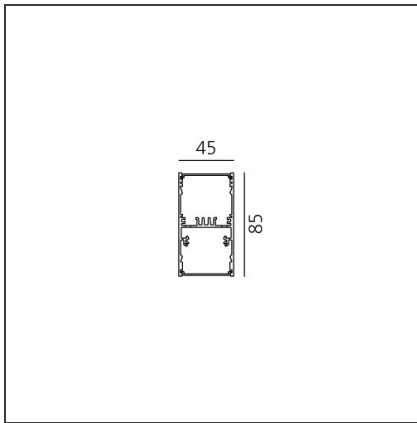

**A.39 Suspension/Ceiling - Direct Emission - 2368mm - 36° - 4000K - Dimmable DALI - 6x4 Optics - Black**

IP 20  Dimmerable: +  -

**DESIGN BY**

Carlotta de Bevilacqua

**DESCRIPTION**

**TECHNICAL DRAWINGS**

**FEATURES**

<b>Article Code:</b>	BH02704	<b>Series:</b>	Indoor
<b>Colour:</b>	Black		
<b>Installation:</b>	Suspension, Ceiling		

**DIMENSIONS**

<b>Length:</b>	cm 237
<b>Width:</b>	cm 4.5
<b>Height:</b>	cm 8.5