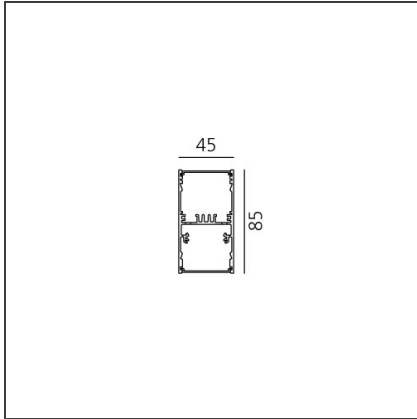

**A.39 Suspension/Ceiling - Direct Emission - 2368mm - 36° - 3000K -
Undimmable - 6x4 Optics - White**

IP 20 

DESIGN BY

Carlotta de Bevilacqua

DESCRIPTION

TECHNICAL DRAWINGS

FEATURES

Article Code:	BH02401	Series:	Indoor
Colour:	White		
Installation:	Suspension, Ceiling		

DIMENSIONS

Length:	cm 237
Width:	cm 4.5
Height:	cm 8.5

INCLUDED SOURCES

Category:	LED	Color temperature (K):	3000K
Number:	1	Color Tolerance:	MacAdam 2SDCM
Watt:	80W	Service Life:	L90 (20K) 118000h
Type:	0		

Louvre - 2368mm
6x4 optics black
AE43004

A.39 - Mechanical
joint including 1
suspension cable
AT09500

Angle louvre - 90°
corner screen (on
same plane) -
White
BH44001

A.39 - Ceiling
bracket and
mechanical joint
AT09501