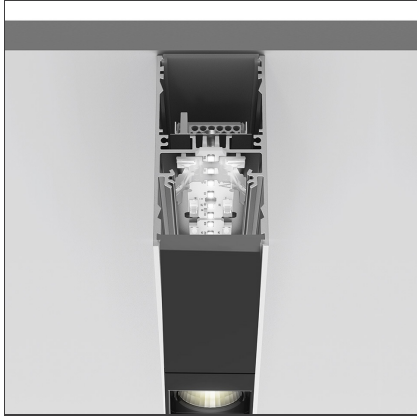

**A.39 Suspension/Ceiling - Direct Emission - 2368mm - 36° - 3000K -
Undimmable - 6x4 Optics - White**

IP 20 

DESIGN BY

Carlotta de Bevilacqua

DESCRIPTION

TECHNICAL DRAWINGS

FEATURES

Article Code:	BH02401	Series:	Indoor
Colour:	White		
Installation:	Suspension, Ceiling		

DIMENSIONS

Length:	cm 237
Width:	cm 4.5
Height:	cm 8.5

INCLUDED SOURCES

Category:	LED	Color temperature (K):	3000K
Number:	1	Color Tolerance:	MacAdam 2SDCM
Watt:	80W	Service Life:	L90 (20K) 118000h
Type:	0		

LUMINAIRE

Watt:	80W	Delivered lumens output (lm):	4627lm
		CCT:	3000K
		Efficiency:	71%
		Efficacy:	57.84lm/W
		CRI:	90

Notes

Screen supplied separately. * Drivers use 2 DALI addresses.

ACCESSORIES

Louvre - 2368mm
6x4 optics - white
AE43001

Angle louvre - 90°
corner screen (on
same plane) -
Black
BH44004

A.39 -
Suspension/Ceiling
- Corner (on same
plane) - White
BH35001

A.39 -
Undimmable
Feeding kit
including 2
suspension cables
(3 poles) 2000mm
(H)
AT10400