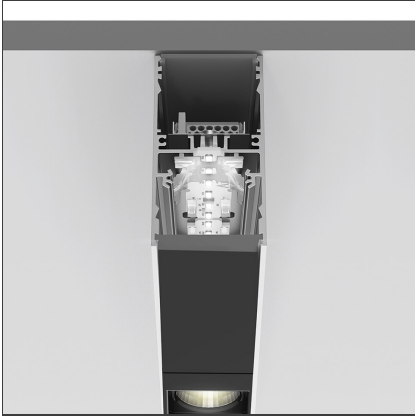

**A.39 Suspension/Ceiling - Direct Emission - 2368mm - 36° - 3000K -
Undimmable - 6x4 Optics - Silver**

IP 20 

DESIGN BY

Carlotta de Bevilacqua

DESCRIPTION

TECHNICAL DRAWINGS

FEATURES

Article Code:	BH02405	Series:	Indoor
Colour:	Silver		
Installation:	Suspension, Ceiling		

DIMENSIONS

Length:	cm 237
Width:	cm 4.5
Height:	cm 8.5

INCLUDED SOURCES

Category:	LED	Color temperature (K):	3000K
Number:	1	Color Tolerance:	MacAdam 2SDCM
Watt:	80W	Service Life:	L90 (20K) 118000h
Type:	0		

LUMINAIRE

Watt:	75W	Delivered lumens output (lm):	4627lm
		CCT:	3000K
		Efficiency:	71%
		Efficacy:	61.70lm/W
		CRI:	90

Notes

Screen supplied separately. * Drivers use 2 DALI addresses.

ACCESSORIES

Louvre - 2368mm
6x4 optics - white
AE43001

Louvre - 2368mm
6x4 optics black
AE43004

A.39 - Mechanical
joint including 1
suspension cable
AT09500

Angle louvre - 90°
corner screen (on
same plane) -
White
BH44001

A.39 - Ceiling
bracket and
mechanical joint
AT09501