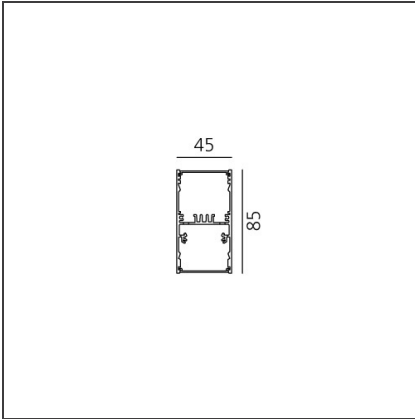

**A.39 Suspension/Ceiling - Direct Emission - 2368mm - 36° - 3000K -
Undimmable - 6x4 Optics - Silver**

IP 20 

DESIGN BY

Carlotta de Bevilacqua

DESCRIPTION

TECHNICAL DRAWINGS

FEATURES

Article Code:	BH02405	Series:	Indoor
Colour:	Silver		
Installation:	Suspension, Ceiling		

DIMENSIONS

Length:	cm 237
Width:	cm 4.5
Height:	cm 8.5

INCLUDED SOURCES

Category:	LED	Color temperature (K):	3000K
Number:	1	Color Tolerance:	MacAdam 2SDCM
Watt:	80W	Service Life:	L90 (20K) 118000h
Type:	0		

LUMINAIRE

Watt:	75W	Delivered lumens output (lm):	4627lm
		CCT:	3000K
		Efficiency:	71%
		Efficacy:	61.70lm/W
		CRI:	90

Notes

Screen supplied separately. * Drivers use 2 DALI addresses.

ACCESSORIES

Louvre - 2368mm
6x4 optics - white
AE43001

Louvre - 2368mm
6x4 optics black
AE43004

A.39 - Mechanical
joint including 1
suspension cable
AT09500

Angle louvre - 90°
corner screen (on
same plane) -
White
BH44001

A.39 - Ceiling
bracket and
mechanical joint
AT09501