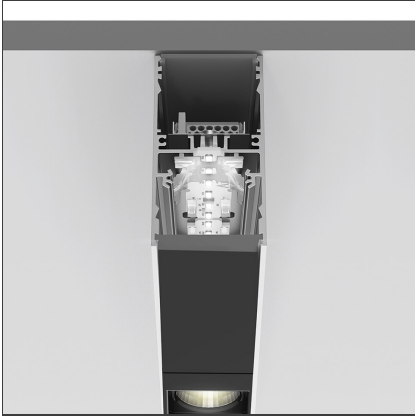

**A.39 Suspension/Ceiling - Direct Emission - 2368mm - 36° - 3000K -
Undimmable - 6x4 Optics - Black**

IP 20 

DESIGN BY

Carlotta de Bevilacqua

DESCRIPTION

TECHNICAL DRAWINGS

FEATURES

Article Code:	BH02404	Series:	Indoor
Colour:	Black		
Installation:	Suspension, Ceiling		

DIMENSIONS

Length:	cm 237
Width:	cm 4.5
Height:	cm 8.5

INCLUDED SOURCES

Category:	LED	Color temperature (K):	3000K
Number:	1	Color Tolerance:	MacAdam 2SDCM
Watt:	80W	Service Life:	L90 (20K) 118000h
Type:	0		

LUMINAIRE

Watt:	75W	Delivered lumens output (lm):	4627lm
		CCT:	3000K
		Efficiency:	71%
		Efficacy:	61.70lm/W
		CRI:	90

Notes

Screen supplied separately. * Drivers use 2 DALI addresses.

ACCESSORIES

Louvre - 2368mm
6x4 optics - white
AE43001

Angle louvre - 90°
corner screen (on
same plane) -
Black
BH44004

A.39 -
Suspension/Ceiling
- Corner (on same
plane) - Black
BH35004

A.39 -
Undimmable
Feeding kit
including 2
suspension cables
(3 poles) 2000mm
(H)
AT10400