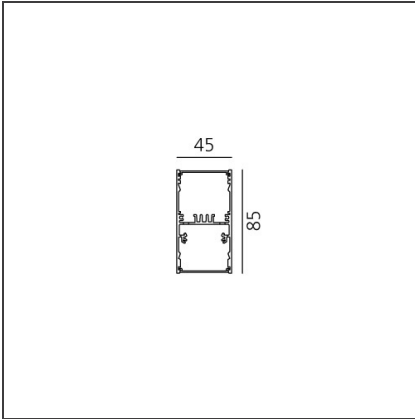

**A.39 Suspension/Ceiling - Direct Emission - 2368mm - 36° - 3000K -
Undimmable - 6x4 Optics - Black**

IP 20 

DESIGN BY

Carlotta de Bevilacqua

DESCRIPTION

TECHNICAL DRAWINGS

FEATURES

Article Code:	BH02404	Series:	Indoor
Colour:	Black		
Installation:	Suspension, Ceiling		

DIMENSIONS

Length:	cm 237
Width:	cm 4.5
Height:	cm 8.5

INCLUDED SOURCES

Category:	LED	Color temperature (K):	3000K
Number:	1	Color Tolerance:	MacAdam 2SDCM
Watt:	80W	Service Life:	L90 (20K) 118000h
Type:	0		

LUMINAIRE

Watt:	75W	Delivered lumens output (lm):	4627lm
		CCT:	3000K
		Efficiency:	71%
		Efficacy:	61.70lm/W
		CRI:	90

Notes

Screen supplied separately. * Drivers use 2 DALI addresses.

ACCESSORIES

Louvre - 2368mm
6x4 optics - white
AE43001

Louvre - 2368mm
6x4 optics black
AE43004

A.39 - Mechanical
joint including 1
suspension cable
AT09500

Angle louvre - 90°
corner screen (on
same plane) -
White
BH44001

A.39 - Ceiling
bracket and
mechanical joint
AT09501