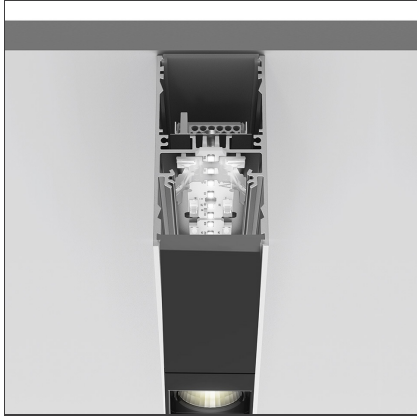

**A.39 Suspension/Ceiling - Direct Emission - 2368mm - 36° - 3000K -
Undimmable - 4x4 Optics - Black**

IP 20 

DESIGN BY

Carlotta de Bevilacqua

DESCRIPTION

TECHNICAL DRAWINGS

FEATURES

Article Code:	BH06404	Series:	Indoor
Colour:	Black		
Installation:	Suspension, Ceiling		

DIMENSIONS

Length:	cm 237
Width:	cm 4.5
Height:	cm 8.5

INCLUDED SOURCES

Category:	LED	Color temperature (K):	3000K
Number:	1	Color Tolerance:	MacAdam 2SDCM
Watt:	50W	Service Life:	L90 (20K) 118000h
Type:	0		

LUMINAIRE

Watt:	50W	Delivered lumens output (lm):	3085lm
		CCT:	3000K
		Efficiency:	71%
		Efficacy:	61.70lm/W
		CRI:	90

Notes

Screen supplied separately. *Driver uses 1 DALI address

ACCESSORIES

Louvre - 2368mm
4x4 optics white
AE42001

Louvre - 2368mm
4x4 optics black
AE42004

A.39 - Mechanical
joint including 1
suspension cable
AT09500

Angle louvre - 90°
corner screen (on
same plane) -
White
BH44001

A.39 - Ceiling
bracket and
mechanical joint
AT09501