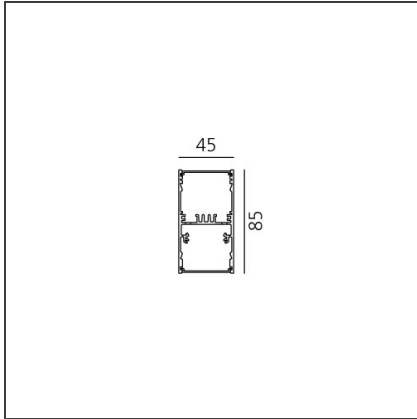

**A.39 Suspension/Ceiling - Direct Emission - 2368mm - 36° - 3000K -
Undimmable - 4x4 Optics - Black**

IP 20 

DESIGN BY

Carlotta de Bevilacqua

DESCRIPTION

TECHNICAL DRAWINGS

FEATURES

Article Code:	BH06404	Series:	Indoor
Colour:	Black		
Installation:	Suspension, Ceiling		

DIMENSIONS

Length:	cm 237
Width:	cm 4.5
Height:	cm 8.5

INCLUDED SOURCES

Category:	LED	Color temperature (K):	3000K
Number:	1	Color Tolerance:	MacAdam 2SDCM
Watt:	50W	Service Life:	L90 (20K) 118000h
Type:	0		

Louvre - 2368mm
4x4 optics black
AE42004

A.39 - Mechanical
joint including 1
suspension cable
AT09500

Angle louvre - 90°
corner screen (on
same plane) -
White
BH44001

A.39 - Ceiling
bracket and
mechanical joint
AT09501