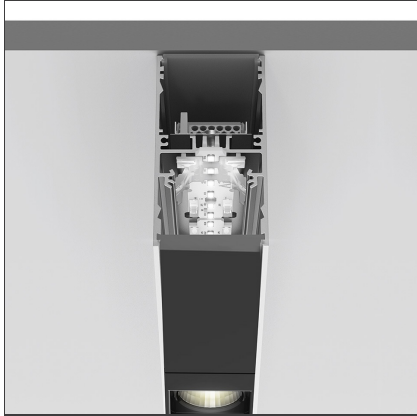

A.39 Suspension/Ceiling - Direct Emission - 2368mm - 36° - 3000K - Dimmable DALI - 4x4 Optics - Silver

IP 20  Dimmerable: +  -

DESIGN BY

Carlotta de Bevilacqua

DESCRIPTION

TECHNICAL DRAWINGS

FEATURES

Article Code:	BH06605	Series:	Indoor
Colour:	Silver		
Installation:	Suspension, Ceiling		

DIMENSIONS

Length:	cm 237
Width:	cm 4.5
Height:	cm 8.5

INCLUDED SOURCES

Category:	LED	Color temperature (K):	3000K
Number:	1	Color Tolerance:	MacAdam 2SDCM
Watt:	50W	Service Life:	L90 (20K) 118000h
Type:	0		

LUMINAIRE

Watt:	54W	Delivered lumens output (lm):	3085lm
		CCT:	3000K
		Efficiency:	71%
		Efficacy:	57.13lm/W
		CRI:	90
		Dimmable Typology:	Dali

Notes

Screen supplied separately. *Driver uses 1 DALI address

ACCESSORIES

Louvre - 2368mm
4x4 optics white
AE42001

Louvre - 2368mm
4x4 optics black
AE42004

A.39 - Mechanical
joint including 1
suspension cable
AT09500

Angle louvre - 90°
corner screen (on
same plane) -
White
BH44001