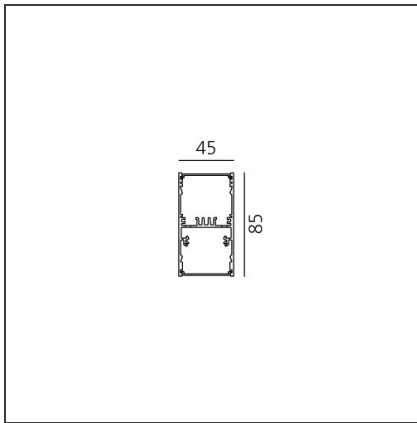

A.39 Suspension/Ceiling - Direct Emission - 2368mm - 36° - 3000K - Dimmable DALI - 4x4 Optics - Silver

IP 20  Dimmerable: +  -

DESIGN BY

Carlotta de Bevilacqua

DESCRIPTION

TECHNICAL DRAWINGS

FEATURES

Article Code:	BH06605	Series:	Indoor
Colour:	Silver		
Installation:	Suspension, Ceiling		

DIMENSIONS

Length:	cm 237
Width:	cm 4.5
Height:	cm 8.5

INCLUDED SOURCES

Category:	LED	Color temperature (K):	3000K
Number:	1	Color Tolerance:	MacAdam 2SDCM
Watt:	50W	Service Life:	L90 (20K) 118000h
Type:	0		

ACCESSORIES

Louvre - 2368mm
4x4 optics white
AE42001

Louvre - 2368mm
4x4 optics black
AE42004

A.39 - Mechanical
joint including 1
suspension cable
AT09500

Angle louvre - 90°
corner screen (on
same plane) -
White
BH44001