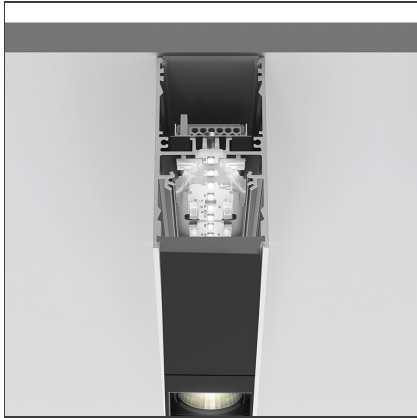

A.39 Suspension/Ceiling - Direct Emission - 2368mm - 36° - 3000K - Dimmable DALI - 4x4 Optics - Black

IP 20    Dimmerable: +  - 

DESIGN BY

Carlotta de Bevilacqua

DESCRIPTION

TECHNICAL DRAWINGS

FEATURES

| | | | |
|----------------------|---------------------|----------------|--------|
| Article Code: | BH06604 | Series: | Indoor |
| Colour: | Black | | |
| Installation: | Suspension, Ceiling | | |

DIMENSIONS

| | |
|----------------|--------|
| Length: | cm 237 |
| Width: | cm 4.5 |
| Height: | cm 8.5 |

INCLUDED SOURCES

| | | | |
|------------------|-----|-------------------------------|-------------------|
| Category: | LED | Color temperature (K): | 3000K |
| Number: | 1 | Color Tolerance: | MacAdam 2SDCM |
| Watt: | 50W | Service Life: | L90 (20K) 118000h |
| Type: | 0 | | |

LUMINAIRE

| | | | |
|--------------|-----|--------------------------------------|-----------|
| Watt: | 54W | Delivered lumens output (lm): | 3085lm |
| | | CCT: | 3000K |
| | | Efficiency: | 71% |
| | | Efficacy: | 57.13lm/W |
| | | CRI: | 90 |
| | | Dimmable Typology: | Dali |

Notes

Screen supplied separately. *Driver uses 1 DALI address

ACCESSORIES

Louvre - 2368mm
4x4 optics white
AE42001

Louvre - 2368mm
4x4 optics black
AE42004

A.39 - Mechanical
joint including 1
suspension cable
AT09500