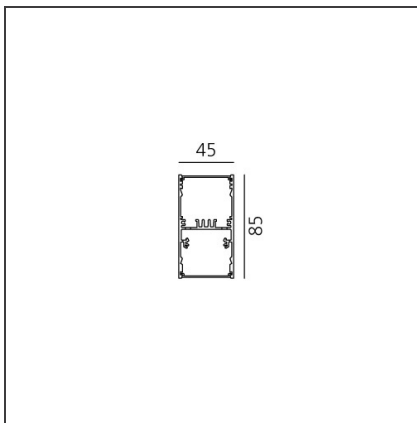

A.39 Suspension/Ceiling - Direct Emission - 2368mm - 36° - 3000K - Dimmable DALI - 4x4 Optics - Black

IP 20    Dimmerable: +  - 

DESIGN BY

Carlotta de Bevilacqua

DESCRIPTION

TECHNICAL DRAWINGS

FEATURES

| | | | |
|----------------------|---------------------|----------------|--------|
| Article Code: | BH06604 | Series: | Indoor |
| Colour: | Black | | |
| Installation: | Suspension, Ceiling | | |

DIMENSIONS

| | |
|----------------|--------|
| Length: | cm 237 |
| Width: | cm 4.5 |
| Height: | cm 8.5 |

INCLUDED SOURCES

| | | | |
|------------------|-----|-------------------------------|-------------------|
| Category: | LED | Color temperature (K): | 3000K |
| Number: | 1 | Color Tolerance: | MacAdam 2SDCM |
| Watt: | 50W | Service Life: | L90 (20K) 118000h |
| Type: | 0 | | |