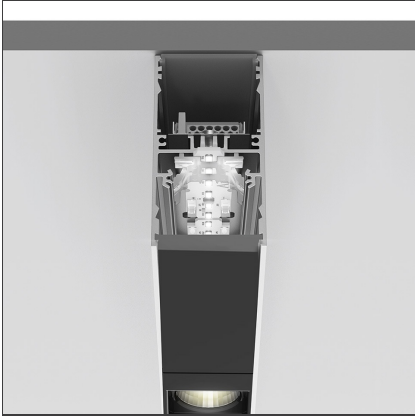

**A.39 Suspension/Ceiling - Direct Emission - 2368mm - 20° - 4000K -
Undimmable - 6x4 Optics - Black**

IP 20 

DESIGN BY

Carlotta de Bevilacqua

DESCRIPTION

TECHNICAL DRAWINGS

FEATURES

Article Code:	BH02104	Series:	Indoor
Colour:	Black		
Installation:	Suspension, Ceiling		

DIMENSIONS

Length:	cm 237
Width:	cm 4.5
Height:	cm 8.5

INCLUDED SOURCES

Category:	LED	Color temperature (K):	4000K
Number:	1	Color Tolerance:	MacAdam 2SDCM
Watt:	80W	Service Life:	L90 (20K) 118000h
Type:	0		

LUMINAIRE

Watt:	75W	Delivered lumens output (lm):	5292lm
		CCT:	4000K
		Efficiency:	76%
		Efficacy:	70.57lm/W
		CRI:	90

Notes

Screen supplied separately. * Drivers use 2 DALI addresses.

ACCESSORIES

Louvre - 2368mm
6x4 optics - white
AE43001

Louvre - 2368mm
6x4 optics black
AE43004

A.39 - Mechanical
joint including 1
suspension cable
AT09500

Sharping wall
grazer lens Kit
(4pcs) - 26°x70°
elliptical lenses kit.
It has to be used
on top of S 20°
reflectors to get
an elliptical beam
(greter axis along
the module
lenght). It contains
4 lenses.
AF06000