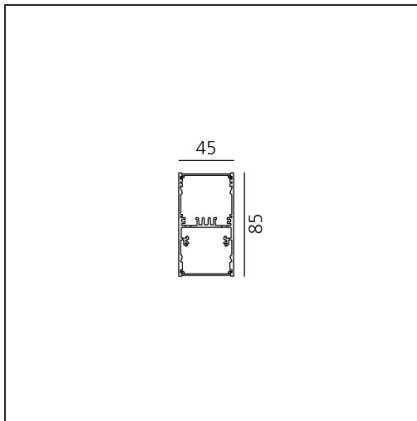

A.39 Suspension/Ceiling - Direct Emission - 2368mm - 20° - 4000K - Dimmable DALI - 6x4 Optics - White

IP 20  Dimmerable: +  -

DESIGN BY

Carlotta de Bevilacqua

DESCRIPTION

TECHNICAL DRAWINGS

FEATURES

Article Code:	BH02301	Series:	Indoor
Colour:	White		
Installation:	Suspension, Ceiling		

DIMENSIONS

Length:	cm 237
Width:	cm 4.5
Height:	cm 8.5

INCLUDED SOURCES

Category:	LED	Color temperature (K):	4000K
Number:	1	Color Tolerance:	MacAdam 2SDCM
Watt:	80W	Service Life:	L90 (20K) 118000h
Type:	0		