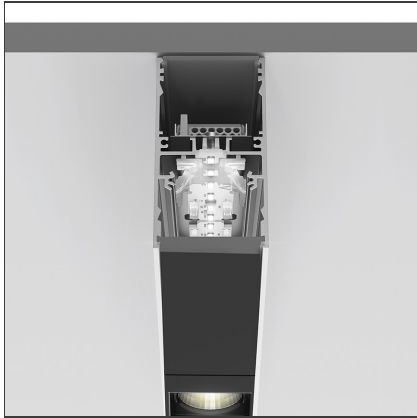

A.39 Suspension/Ceiling - Direct Emission - 2368mm - 20° - 4000K - Dimmable DALI - 6x4 Optics - White

IP 20  Dimmerable: +  -

DESIGN BY

Carlotta de Bevilacqua

DESCRIPTION

TECHNICAL DRAWINGS

FEATURES

Article Code:	BH02301	Series:	Indoor
Colour:	White		
Installation:	Suspension, Ceiling		

DIMENSIONS

Length:	cm 237
Width:	cm 4.5
Height:	cm 8.5

INCLUDED SOURCES

Category:	LED	Color temperature (K):	4000K
Number:	1	Color Tolerance:	MacAdam 2SDCM
Watt:	80W	Service Life:	L90 (20K) 118000h
Type:	0		

LUMINAIRE

Watt:	70W	Delivered lumens output (lm):	5292lm
		CCT:	4000K
		Efficiency:	76%
		Efficacy:	75.61lm/W
		CRI:	90
		Dimmable Typology:	Dali

Notes

Screen supplied separately. * Drivers use 2 DALI addresses.

ACCESSORIES

Louvre - 2368mm
6x4 optics - white
AE43001

Louvre - 2368mm
6x4 optics black
AE43004

A.39 - Mechanical
joint including 1
suspension cable
AT09500

Sharping wall
grazer lens Kit
(4pcs) - 26°x70°
elliptical lenses kit.
It has to be used
on top of S 20°
reflectors to get
an elliptical beam
(greter axis along
the module
lenght). It contains
4 lenses.
AF06000