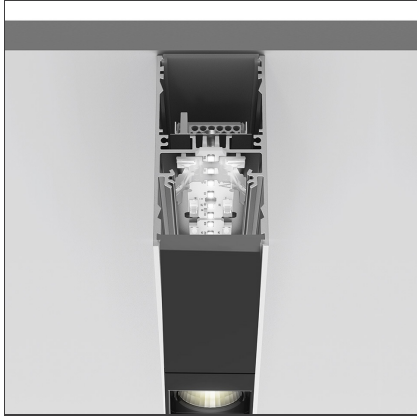

A.39 Suspension/Ceiling - Direct Emission - 2368mm - 20° - 4000K - Dimmable DALI - 6x4 Optics - Black

IP 20  Dimmerable: +  -

DESIGN BY

Carlotta de Bevilacqua

DESCRIPTION

TECHNICAL DRAWINGS

FEATURES

Article Code:	BH02304	Series:	Indoor
Colour:	Black		
Installation:	Suspension, Ceiling		

DIMENSIONS

Length:	cm 237
Width:	cm 4.5
Height:	cm 8.5

INCLUDED SOURCES

Category:	LED	Color temperature (K):	4000K
Number:	1	Color Tolerance:	MacAdam 2SDCM
Watt:	80W	Service Life:	L90 (20K) 118000h
Type:	0		

LUMINAIRE

Watt:	70W	Delivered lumens output (lm):	5292lm
		CCT:	4000K
		Efficiency:	76%
		Efficacy:	75.61lm/W
		CRI:	90
		Dimmable Typology:	Dali

Notes

Screen supplied separately. * Drivers use 2 DALI addresses.

ACCESSORIES

Louvre - 2368mm
6x4 optics - white
AE43001

Louvre - 2368mm
6x4 optics black
AE43004

A.39 - Mechanical
joint including 1
suspension cable
AT09500

Sharping wall
grazer lens Kit
(4pcs) - 26°x70°
elliptical lenses kit.
It has to be used
on top of S 20°
reflectors to get
an elliptical beam
(greter axis along
the module
lenght). It contains
4 lenses.
AF06000