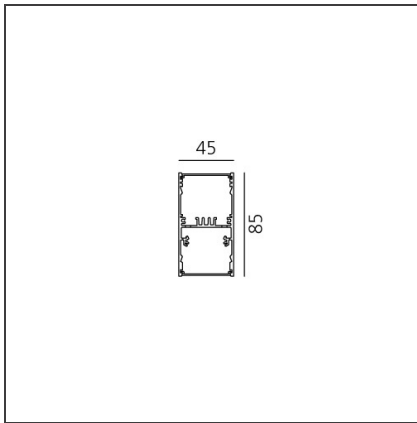

A.39 Suspension/Ceiling - Direct Emission - 2368mm - 20° - 4000K - Dimmable DALI - 6x4 Optics - Black

IP 20  Dimmerable: +  -

DESIGN BY

Carlotta de Bevilacqua

DESCRIPTION

TECHNICAL DRAWINGS

FEATURES

Article Code:	BH02304	Series:	Indoor
Colour:	Black		
Installation:	Suspension, Ceiling		

DIMENSIONS

Length:	cm 237
Width:	cm 4.5
Height:	cm 8.5

INCLUDED SOURCES

Category:	LED	Color temperature (K):	4000K
Number:	1	Color Tolerance:	MacAdam 2SDCM
Watt:	80W	Service Life:	L90 (20K) 118000h
Type:	0		