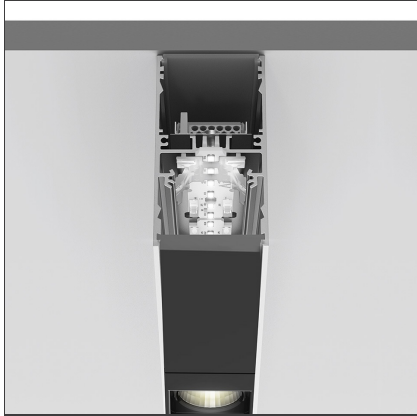

A.39 Suspension/Ceiling - Direct Emission - 2368mm - 20° - 4000K - Dimmable DALI - 4x4 Optics - Black

IP 20    Dimmerable: +  - 

DESIGN BY

Carlotta de Bevilacqua

DESCRIPTION

TECHNICAL DRAWINGS

FEATURES

Article Code:	BH06304	Series:	Indoor
Colour:	Black		
Installation:	Suspension, Ceiling		

DIMENSIONS

Length:	cm 237
Width:	cm 4.5
Height:	cm 8.5

INCLUDED SOURCES

Category:	LED	Color temperature (K):	4000K
Number:	1	Color Tolerance:	MacAdam 2SDCM
Watt:	50W	Service Life:	L90 (20K) 118000h
Type:	0		

LUMINAIRE

Watt:	54W	Delivered lumens output (lm):	3528lm
		CCT:	4000K
		Efficiency:	76%
		Efficacy:	65.34lm/W
		CRI:	90
		Dimmable Typology:	Dali

Notes

Screen supplied separately. *Driver uses 1 DALI address

ACCESSORIES

Louvre - 2368mm
4x4 optics white
AE42001

Louvre - 2368mm
4x4 optics black
AE42004

A.39 - Mechanical
joint including 1
suspension cable
AT09500

Sharping wall
grazer lens Kit
(4pcs) - 26°x70°
elliptical lenses kit.
It has to be used
on top of S 20°
reflectors to get
an elliptical beam
(greter axis along
the module
length). It contains
4 lenses.
AF06000