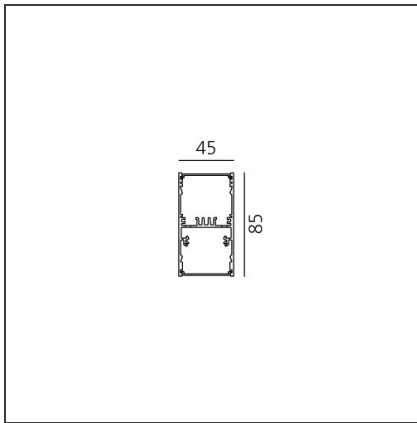

A.39 Suspension/Ceiling - Direct Emission - 2368mm - 20° - 4000K - Dimmable DALI - 4x4 Optics - Black

IP 20    Dimmerable: +  - 

DESIGN BY

Carlotta de Bevilacqua

DESCRIPTION

TECHNICAL DRAWINGS

FEATURES

Article Code:	BH06304	Series:	Indoor
Colour:	Black		
Installation:	Suspension, Ceiling		

DIMENSIONS

Length:	cm 237
Width:	cm 4.5
Height:	cm 8.5

INCLUDED SOURCES

Category:	LED	Color temperature (K):	4000K
Number:	1	Color Tolerance:	MacAdam 2SDCM
Watt:	50W	Service Life:	L90 (20K) 118000h
Type:	0		