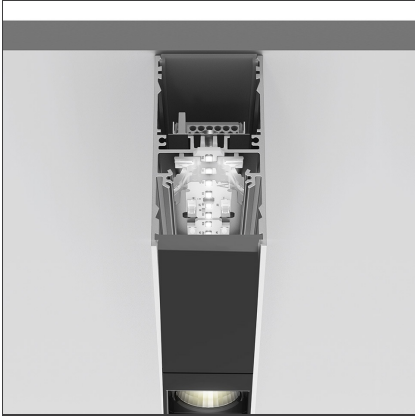

A.39 Suspension/Ceiling - Direct Emission - 2368mm - 20° - 3000K - Dimmable DALI - 4x4 Optics - Silver

IP 20  Dimmerable: +  -

DESIGN BY

Carlotta de Bevilacqua

DESCRIPTION

TECHNICAL DRAWINGS

FEATURES

Article Code:	BH06205	Series:	Indoor
Colour:	Silver		
Installation:	Suspension, Ceiling		

DIMENSIONS

Length:	cm 237
Width:	cm 4.5
Height:	cm 8.5

INCLUDED SOURCES

Category:	LED	Color temperature (K):	3000K
Number:	1	Color Tolerance:	MacAdam 2SDCM
Watt:	50W	Service Life:	L90 (20K) 118000h
Type:	0		

LUMINAIRE

Watt:	54W	Delivered lumens output (lm):	3297lm
		CCT:	3000K
		Efficiency:	76%
		Efficacy:	61.05lm/W
		CRI:	90
		Dimmable Typology:	Dali

Notes

Screen supplied separately. *Driver uses 1 DALI address

ACCESSORIES

Louvre - 2368mm
4x4 optics white
AE42001

Louvre - 2368mm
4x4 optics black
AE42004

A.39 - Mechanical
joint including 1
suspension cable
AT09500

Sharping wall
grazer lens Kit
(4pcs) - 26°x70°
elliptical lenses kit.
It has to be used
on top of S 20°
reflectors to get
an elliptical beam
(greter axis along
the module
length). It contains
4 lenses.
AF06000