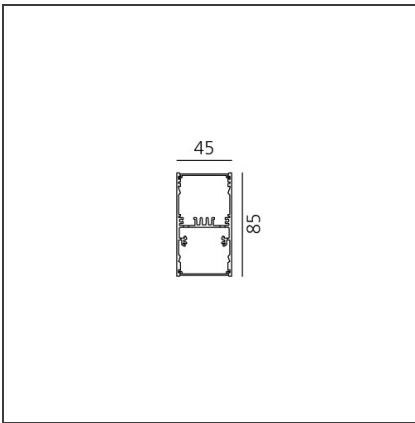

A.39 Suspension/Ceiling - Direct Emission - 2368mm - 20° - 3000K - Dimmable DALI - 4x4 Optics - Silver

IP 20  Dimmerable: +  -

DESIGN BY

Carlotta de Bevilacqua

DESCRIPTION

TECHNICAL DRAWINGS

FEATURES

Article Code:	BH06205	Series:	Indoor
Colour:	Silver		
Installation:	Suspension, Ceiling		

DIMENSIONS

Length:	cm 237
Width:	cm 4.5
Height:	cm 8.5

INCLUDED SOURCES

Category:	LED	Color temperature (K):	3000K
Number:	1	Color Tolerance:	MacAdam 2SDCM
Watt:	50W	Service Life:	L90 (20K) 118000h
Type:	0		