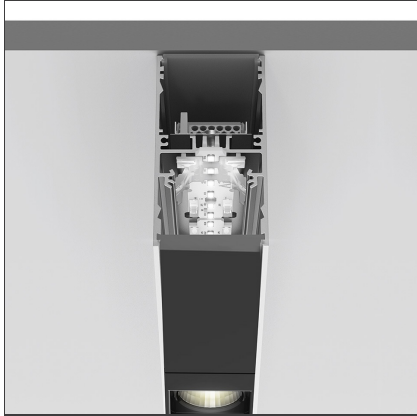

**A.39 Suspension/Ceiling - Direct Emission - 1184mm - 52° - 4000K -
Undimmable - 3x4 Optics - Black**

IP 20 

DESIGN BY

Carlotta de Bevilacqua

DESCRIPTION

TECHNICAL DRAWINGS

FEATURES

Article Code:	BH00904	Series:	Indoor
Colour:	Black		
Installation:	Suspension, Ceiling		

DIMENSIONS

Length:	cm 118
Width:	cm 4.5
Height:	cm 8.5

INCLUDED SOURCES

Category:	LED	Color temperature (K):	4000K
Number:	1	Color Tolerance:	MacAdam 2SDCM
Watt:	38W	Service Life:	L90 (20K) 118000h
Type:	4		

LUMINAIRE

Watt:	38W	Delivered lumens output (lm):	2564lm
		CCT:	4000K
		Efficiency:	73%
		Efficacy:	67.47lm/W
		CRI:	90

Notes

Screen supplied separately. *Driver uses 1 DALI address

ACCESSORIES

Louvre - 1184mm
3x4 optics white
AE41001

Louvre - 1184mm
3x4 optics black
AE41004

A.39 - Mechanical
joint including 1
suspension cable
AT09500

Angle louvre - 90°
corner screen (on
same plane) -
White
BH44001

A.39 - Ceiling
bracket and
mechanical joint
AT09501