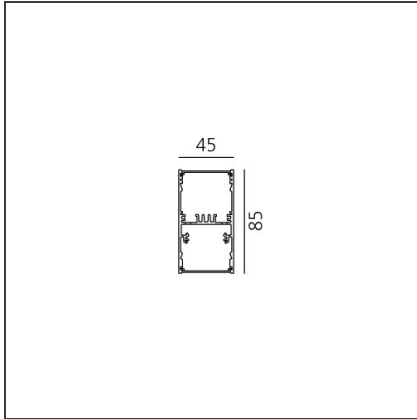

**A.39 Suspension/Ceiling - Direct Emission - 1184mm - 52° - 4000K -
Undimmable - 3x4 Optics - Black**

IP 20 

DESIGN BY

Carlotta de Bevilacqua

DESCRIPTION

TECHNICAL DRAWINGS

FEATURES

Article Code:	BH00904	Series:	Indoor
Colour:	Black		
Installation:	Suspension, Ceiling		

DIMENSIONS

Length:	cm 118
Width:	cm 4.5
Height:	cm 8.5

INCLUDED SOURCES

Category:	LED	Color temperature (K):	4000K
Number:	1	Color Tolerance:	MacAdam 2SDCM
Watt:	38W	Service Life:	L90 (20K) 118000h
Type:	4		

LUMINAIRE

Watt:	38W	Delivered lumens output (lm):	2564lm
		CCT:	4000K
		Efficiency:	73%
		Efficacy:	67.47lm/W
		CRI:	90

Notes

Screen supplied separately. *Driver uses 1 DALI address

ACCESSORIES

Louvre - 1184mm
3x4 optics white
AE41001

Louvre - 1184mm
3x4 optics black
AE41004

A.39 - Mechanical
joint including 1
suspension cable
AT09500

Angle louvre - 90°
corner screen (on
same plane) -
White
BH44001

A.39 - Ceiling
bracket and
mechanical joint
AT09501