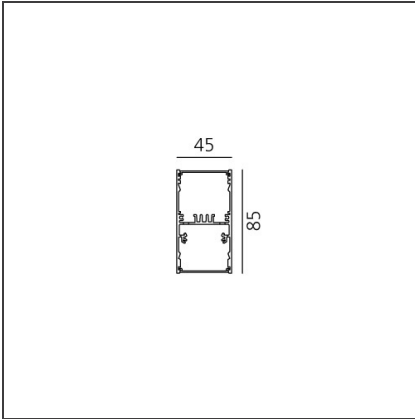

**A.39 Suspension/Ceiling - Direct Emission - 1184mm - 52° - 4000K -
Undimmable - 2x4 Optics - White**

IP 20 

DESIGN BY

Carlotta de Bevilacqua

DESCRIPTION

TECHNICAL DRAWINGS

FEATURES

Article Code:	BH04901	Series:	Indoor
Colour:	White		
Installation:	Suspension, Ceiling		

DIMENSIONS

Length:	cm 118
Width:	cm 4.5
Height:	cm 8.5

INCLUDED SOURCES

Category:	LED	Color temperature (K):	4000K
Number:	1	Color Tolerance:	MacAdam 2SDCM
Watt:	25W	Service Life:	L90 (20K) 118000h
Type:	0		

LUMINAIRE

Watt:	27W	Delivered lumens output (lm):	1709lm
		CCT:	4000K
		Efficiency:	73%
		Efficacy:	63.31lm/W
		CRI:	90

Notes

Screen supplied separately. *Driver uses 1 DALI address

ACCESSORIES

Louvre - 1184mm
2x4 optics white
AE40001

Louvre - 1184mm
2x4 optics black
AE40004

A.39 - Mechanical
joint including 1
suspension cable
AT09500

Angle louvre - 90°
corner screen (on
same plane) -
White
BH44001

A.39 - Ceiling
bracket and
mechanical joint
AT09501