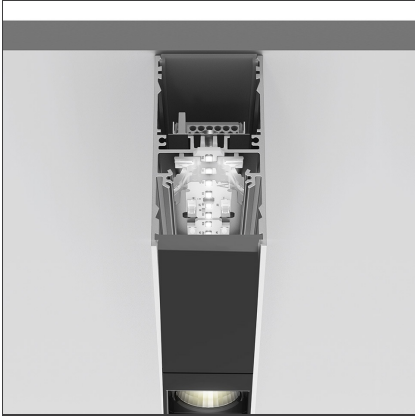

**A.39 Suspension/Ceiling - Direct Emission - 1184mm - 52° - 4000K -
Undimmable - 2x4 Optics - White**

IP 20 

DESIGN BY

Carlotta de Bevilacqua

DESCRIPTION

TECHNICAL DRAWINGS

FEATURES

Article Code:	BH04901	Series:	Indoor
Colour:	White		
Installation:	Suspension, Ceiling		

DIMENSIONS

Length:	cm 118
Width:	cm 4.5
Height:	cm 8.5

INCLUDED SOURCES

Category:	LED	Color temperature (K):	4000K
Number:	1	Color Tolerance:	MacAdam 2SDCM
Watt:	25W	Service Life:	L90 (20K) 118000h
Type:	0		

LUMINAIRE

Watt:	27W	Delivered lumens output (lm):	1709lm
		CCT:	4000K
		Efficiency:	73%
		Efficacy:	63.31lm/W
		CRI:	90

Notes

Screen supplied separately. *Driver uses 1 DALI address

ACCESSORIES

Louvre - 1184mm
2x4 optics white
AE40001

Louvre - 1184mm
2x4 optics black
AE40004

A.39 - Mechanical
joint including 1
suspension cable
AT09500

Angle louvre - 90°
corner screen (on
same plane) -
White
BH44001

A.39 - Ceiling
bracket and
mechanical joint
AT09501