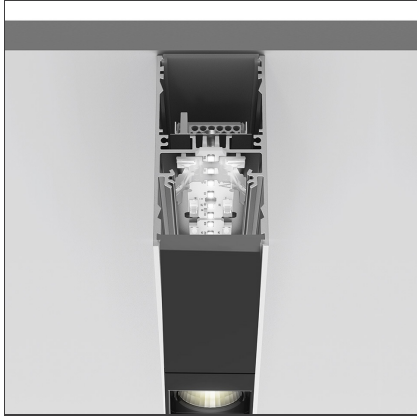

**A.39 Suspension/Ceiling - Direct Emission - 1184mm - 52° - 4000K -
Undimmable - 2x4 Optics - Silver**

IP 20 

DESIGN BY

Carlotta de Bevilacqua

DESCRIPTION

TECHNICAL DRAWINGS

FEATURES

Article Code:	BH04905	Series:	Indoor
Colour:	Silver		
Installation:	Suspension, Ceiling		

DIMENSIONS

Length:	cm 118
Width:	cm 4.5
Height:	cm 8.5

INCLUDED SOURCES

Category:	LED	Color temperature (K):	4000K
Number:	1	Color Tolerance:	MacAdam 2SDCM
Watt:	25W	Service Life:	L90 (20K) 118000h
Type:	0		

LUMINAIRE

Watt:	27W	Delivered lumens output (lm):	1709lm
		CCT:	4000K
		Efficiency:	73%
		Efficacy:	63.31lm/W
		CRI:	90

Notes

Screen supplied separately. *Driver uses 1 DALI address

ACCESSORIES

Louvre - 1184mm
2x4 optics white
AE40001

Louvre - 1184mm
2x4 optics black
AE40004

A.39 - Mechanical
joint including 1
suspension cable
AT09500

Angle louvre - 90°
corner screen (on
same plane) -
White
BH44001

A.39 - Ceiling
bracket and
mechanical joint
AT09501