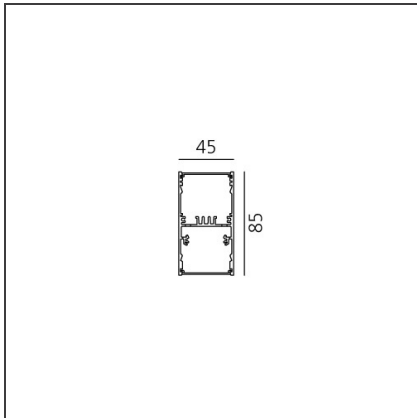

**A.39 Suspension/Ceiling - Direct Emission - 1184mm - 52° - 4000K -
Undimmable - 2x4 Optics - Silver**

IP 20 

DESIGN BY

Carlotta de Bevilacqua

DESCRIPTION

TECHNICAL DRAWINGS

FEATURES

Article Code:	BH04905	Series:	Indoor
Colour:	Silver		
Installation:	Suspension, Ceiling		

DIMENSIONS

Length:	cm 118
Width:	cm 4.5
Height:	cm 8.5

INCLUDED SOURCES

Category:	LED	Color temperature (K):	4000K
Number:	1	Color Tolerance:	MacAdam 2SDCM
Watt:	25W	Service Life:	L90 (20K) 118000h
Type:	0		

Louvre - 1184mm
2x4 optics black
AE40004

A.39 - Mechanical
joint including 1
suspension cable
AT09500

Angle louvre - 90°
corner screen (on
same plane) -
White
BH44001

A.39 - Ceiling
bracket and
mechanical joint
AT09501