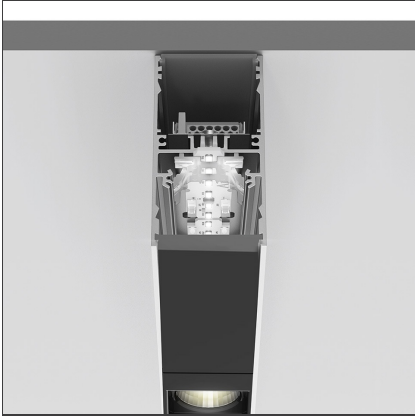

**A.39 Suspension/Ceiling - Direct Emission - 1184mm - 52° - 4000K -  
Undimmable - 2x4 Optics - Black**

IP 20 

**DESIGN BY**

Carlotta de Bevilacqua

**DESCRIPTION**

**TECHNICAL DRAWINGS**

**FEATURES**

<b>Article Code:</b>	BH04904	<b>Series:</b>	Indoor
<b>Colour:</b>	Black		
<b>Installation:</b>	Suspension, Ceiling		

**DIMENSIONS**

<b>Length:</b>	cm 118
<b>Width:</b>	cm 4.5
<b>Height:</b>	cm 8.5

**INCLUDED SOURCES**

<b>Category:</b>	LED	<b>Color temperature (K):</b>	4000K
<b>Number:</b>	1	<b>Color Tolerance:</b>	MacAdam 2SDCM
<b>Watt:</b>	25W	<b>Service Life:</b>	L90 (20K) 118000h
<b>Type:</b>	0		

**LUMINAIRE**

<b>Watt:</b>	27W	<b>Delivered lumens output (lm):</b>	1709lm
		<b>CCT:</b>	4000K
		<b>Efficiency:</b>	73%
		<b>Efficacy:</b>	63.31lm/W
		<b>CRI:</b>	90

**Notes**

Screen supplied separately. \*Driver uses 1 DALI address

**ACCESSORIES**

Louvre - 1184mm  
2x4 optics white  
AE40001

Louvre - 1184mm  
2x4 optics black  
AE40004

A.39 - Mechanical  
joint including 1  
suspension cable  
AT09500

Angle louvre - 90°  
corner screen (on  
same plane) -  
White  
BH44001