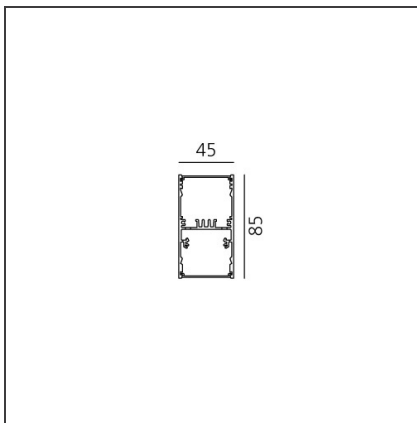

A.39 Suspension/Ceiling - Direct Emission - 1184mm - 52° - 4000K - Dimmable DALI - 3x4 Optics - White

IP 20  Dimmerable: +  -

DESIGN BY

Carlotta de Bevilacqua

DESCRIPTION

TECHNICAL DRAWINGS

FEATURES

Article Code:	BH01101	Series:	Indoor
Colour:	White		
Installation:	Suspension, Ceiling		

DIMENSIONS

Length:	cm 118
Width:	cm 4.5
Height:	cm 8.5

INCLUDED SOURCES

Category:	LED	Color temperature (K):	4000K
Number:	1	Color Tolerance:	MacAdam 2SDCM
Watt:	38W	Service Life:	L90 (20K) 118000h
Type:	4		

ACCESSORIES

Louvre - 1184mm
3x4 optics white
AE41001

Louvre - 1184mm
3x4 optics black
AE41004

A.39 - Mechanical
joint including 1
suspension cable
AT09500

Angle louvre - 90°
corner screen (on
same plane) -
White
BH44001