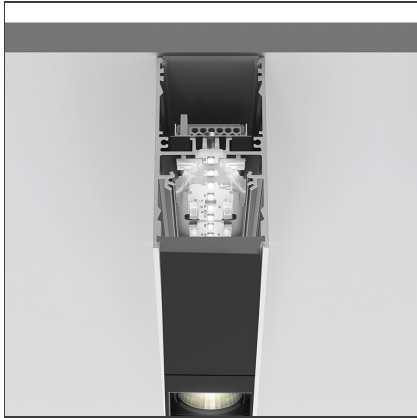

A.39 Suspension/Ceiling - Direct Emission - 1184mm - 52° - 4000K - Dimmable DALI - 3x4 Optics - White

IP 20  Dimmerable: +  -

DESIGN BY

Carlotta de Bevilacqua

DESCRIPTION

TECHNICAL DRAWINGS

FEATURES

Article Code:	BH01101	Series:	Indoor
Colour:	White		
Installation:	Suspension, Ceiling		

DIMENSIONS

Length:	cm 118
Width:	cm 4.5
Height:	cm 8.5

INCLUDED SOURCES

Category:	LED	Color temperature (K):	4000K
Number:	1	Color Tolerance:	MacAdam 2SDCM
Watt:	38W	Service Life:	L90 (20K) 118000h
Type:	4		

LUMINAIRE

Watt:	38W	Delivered lumens output (lm):	2564lm
		CCT:	4000K
		Efficiency:	73%
		Efficacy:	67.47lm/W
		CRI:	90
		Dimmable Typology:	Dali

Notes

Screen supplied separately. *Driver uses 1 DALI address

ACCESSORIES

Louvre - 1184mm
3x4 optics white
AE41001

Louvre - 1184mm
3x4 optics black
AE41004

A.39 - Mechanical
joint including 1
suspension cable
AT09500

Angle louvre - 90°
corner screen (on
same plane) -
White
BH44001