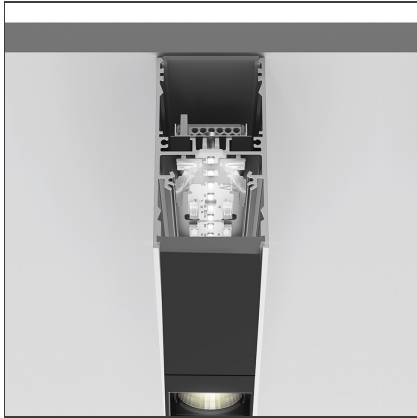

**A.39 Suspension/Ceiling - Direct Emission - 1184mm - 52° - 4000K - Dimmable DALI - 3x4 Optics - Black**

IP 20    Dimmerable: 

**DESIGN BY**

Carlotta de Bevilacqua

**DESCRIPTION**

**TECHNICAL DRAWINGS**

**FEATURES**

<b>Article Code:</b>	BH01104	<b>Series:</b>	Indoor
<b>Colour:</b>	Black		
<b>Installation:</b>	Suspension, Ceiling		

**DIMENSIONS**

<b>Length:</b>	cm 118
<b>Width:</b>	cm 4.5
<b>Height:</b>	cm 8.5

**INCLUDED SOURCES**

**Notes**

Screen supplied separately. \*Driver uses 1 DALI address

**ACCESSORIES**

Louvre - 1184mm  
3x4 optics white  
AE41001

Louvre - 1184mm  
3x4 optics black  
AE41004

A.39 - Mechanical  
joint including 1  
suspension cable  
AT09500

Angle louvre - 90°  
corner screen (on  
same plane) -  
White  
BH44001

A.39 - Ceiling  
bracket and  
mechanical joint  
AT09501

Angle louvre - 90°  
corner screen (on  
same plane) -  
Black  
BH44004