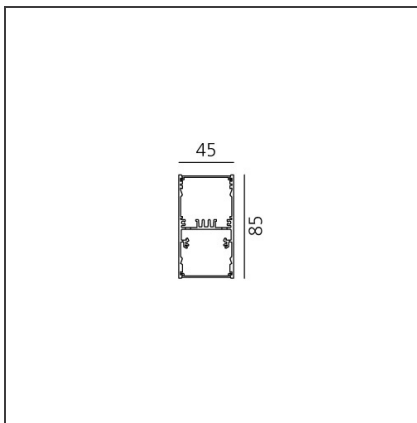

**A.39 Suspension/Ceiling - Direct Emission - 1184mm - 52° - 4000K - Dimmable DALI - 3x4 Optics - Black**

IP 20    Dimmerable: 

**DESIGN BY**

Carlotta de Bevilacqua

**DESCRIPTION**

**TECHNICAL DRAWINGS**

**FEATURES**

<b>Article Code:</b>	BH01104	<b>Series:</b>	Indoor
<b>Colour:</b>	Black		
<b>Installation:</b>	Suspension, Ceiling		

**DIMENSIONS**

<b>Length:</b>	cm 118
<b>Width:</b>	cm 4.5
<b>Height:</b>	cm 8.5

**INCLUDED SOURCES**

Angle louvre - 90°  
corner screen (on  
same plane) -  
White  
BH44001

A.39 - Ceiling  
bracket and  
mechanical joint  
AT09501

Angle louvre - 90°  
corner screen (on  
same plane) -  
Black  
BH44004