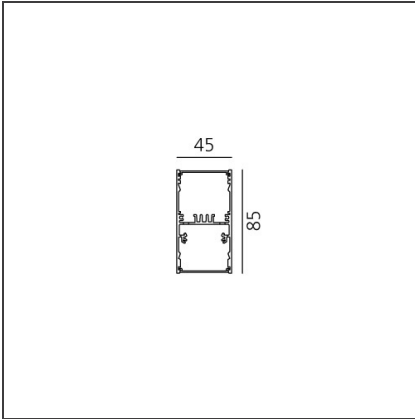

**A.39 Suspension/Ceiling - Direct Emission - 1184mm - 52° - 3000K -  
Undimmable - 3x4 Optics - Silver**

IP 20 

**DESIGN BY**

Carlotta de Bevilacqua

**DESCRIPTION**

**TECHNICAL DRAWINGS**

**FEATURES**

<b>Article Code:</b>	BH00805	<b>Series:</b>	Indoor
<b>Colour:</b>	Silver		
<b>Installation:</b>	Suspension, Ceiling		

**DIMENSIONS**

<b>Length:</b>	cm 118
<b>Width:</b>	cm 4.5
<b>Height:</b>	cm 8.5

**INCLUDED SOURCES**

<b>Category:</b>	LED	<b>Color temperature (K):</b>	3000K
<b>Number:</b>	1	<b>Color Tolerance:</b>	MacAdam 2SDCM
<b>Watt:</b>	38W	<b>Service Life:</b>	L90 (20K) 118000h
<b>Type:</b>	0		

**ACCESSORIES**

Louvre - 1184mm  
3x4 optics white  
AE41001

Louvre - 1184mm  
3x4 optics black  
AE41004

A.39 - Mechanical  
joint including 1  
suspension cable  
AT09500

Angle louvre - 90°  
corner screen (on  
same plane) -  
White  
BH44001