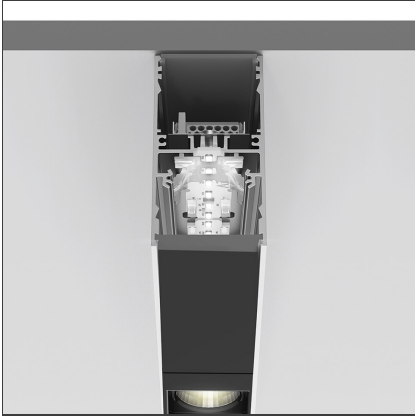

**A.39 Suspension/Ceiling - Direct Emission - 1184mm - 52° - 3000K -  
Undimmable - 3x4 Optics - Silver**

IP 20 

**DESIGN BY**

Carlotta de Bevilacqua

**DESCRIPTION**

**TECHNICAL DRAWINGS**

**FEATURES**

<b>Article Code:</b>	BH00805	<b>Series:</b>	Indoor
<b>Colour:</b>	Silver		
<b>Installation:</b>	Suspension, Ceiling		

**DIMENSIONS**

<b>Length:</b>	cm 118
<b>Width:</b>	cm 4.5
<b>Height:</b>	cm 8.5

**INCLUDED SOURCES**

<b>Category:</b>	LED	<b>Color temperature (K):</b>	3000K
<b>Number:</b>	1	<b>Color Tolerance:</b>	MacAdam 2SDCM
<b>Watt:</b>	38W	<b>Service Life:</b>	L90 (20K) 118000h
<b>Type:</b>	0		

**ACCESSORIES**

Louvre - 1184mm  
3x4 optics white  
AE41001

Louvre - 1184mm  
3x4 optics black  
AE41004

A.39 - Mechanical  
joint including 1  
suspension cable  
AT09500

Angle louvre - 90°  
corner screen (on  
same plane) -  
White  
BH44001

A.39 -  
Suspension/Ceiling  
- Corner (on same  
plane) - Silver  
BH35005

A.39 -  
Suspension/Ceiling  
- End Caps (2pcs) -  
Silver  
BH16405