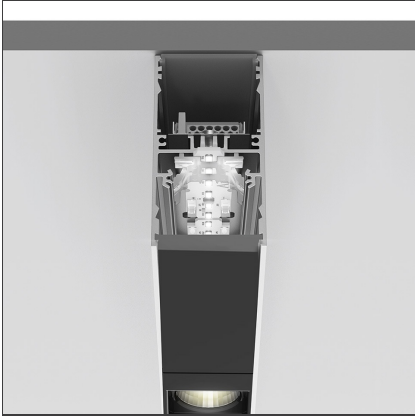

**A.39 Suspension/Ceiling - Direct Emission - 1184mm - 52° - 3000K -
Undimmable - 2x4 Optics - White**

IP 20 

DESIGN BY

Carlotta de Bevilacqua

DESCRIPTION

TECHNICAL DRAWINGS

FEATURES

Article Code:	BH04801	Series:	Indoor
Colour:	White		
Installation:	Suspension, Ceiling		

DIMENSIONS

Length:	cm 118
Width:	cm 4.5
Height:	cm 8.5

INCLUDED SOURCES

Category:	LED	Color temperature (K):	3000K
Number:	1	Color Tolerance:	MacAdam 2SDCM
Watt:	25W	Service Life:	L90 (20K) 118000h
Type:	0		

LUMINAIRE

Watt:	27W	Delivered lumens output (lm):	1597lm
		CCT:	3000K
		Efficiency:	73%
		Efficacy:	59.16lm/W
		CRI:	90

Notes

Screen supplied separately. *Driver uses 1 DALI address

ACCESSORIES

Louvre - 1184mm
2x4 optics white
AE40001

Louvre - 1184mm
2x4 optics black
AE40004

A.39 - Mechanical
joint including 1
suspension cable
AT09500

Angle louvre - 90°
corner screen (on
same plane) -
White
BH44001

A.39 - Ceiling
bracket and
mechanical joint
AT09501