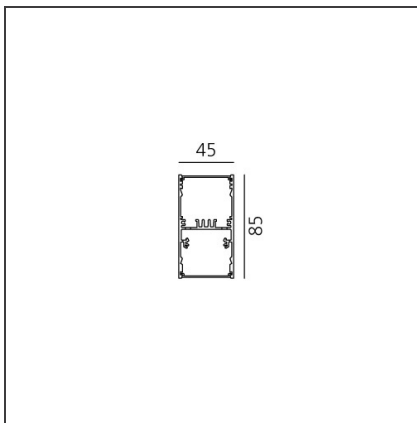

A.39 Suspension/Ceiling - Direct Emission - 1184mm - 52° - 3000K - Dimmable DALI - 3x4 Optics - White

IP 20  Dimmerable: +  -

DESIGN BY

Carlotta de Bevilacqua

DESCRIPTION

TECHNICAL DRAWINGS

FEATURES

| | | | |
|----------------------|---------------------|----------------|--------|
| Article Code: | BH01001 | Series: | Indoor |
| Colour: | White | | |
| Installation: | Suspension, Ceiling | | |

DIMENSIONS

| | |
|----------------|--------|
| Length: | cm 118 |
| Width: | cm 4.5 |
| Height: | cm 8.5 |

INCLUDED SOURCES

| | | | |
|------------------|-----|-------------------------------|-------------------|
| Category: | LED | Color temperature (K): | 3000K |
| Number: | 1 | Color Tolerance: | MacAdam 2SDCM |
| Watt: | 38W | Service Life: | L90 (20K) 118000h |
| Type: | 0 | | |