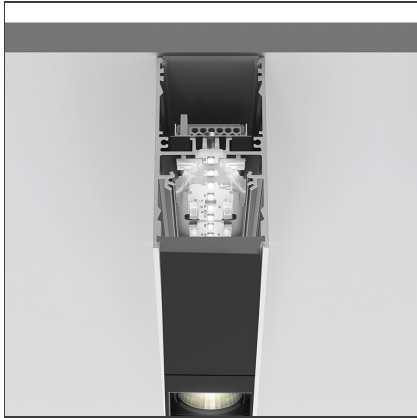

A.39 Suspension/Ceiling - Direct Emission - 1184mm - 52° - 3000K - Dimmable DALI - 3x4 Optics - White

IP 20  Dimmerable: +  -

DESIGN BY

Carlotta de Bevilacqua

DESCRIPTION

TECHNICAL DRAWINGS

FEATURES

| | | | |
|----------------------|---------------------|----------------|--------|
| Article Code: | BH01001 | Series: | Indoor |
| Colour: | White | | |
| Installation: | Suspension, Ceiling | | |

DIMENSIONS

| | |
|----------------|--------|
| Length: | cm 118 |
| Width: | cm 4.5 |
| Height: | cm 8.5 |

INCLUDED SOURCES

| | | | |
|------------------|-----|-------------------------------|-------------------|
| Category: | LED | Color temperature (K): | 3000K |
| Number: | 1 | Color Tolerance: | MacAdam 2SDCM |
| Watt: | 38W | Service Life: | L90 (20K) 118000h |
| Type: | 0 | | |

LUMINAIRE

| | | | |
|--------------|-----|--------------------------------------|-----------|
| Watt: | 38W | Delivered lumens output (lm): | 2396lm |
| | | CCT: | 3000K |
| | | Efficiency: | 73% |
| | | Efficacy: | 63.05lm/W |
| | | CRI: | 90 |
| | | Dimmable Typology: | Dali |

Notes

Screen supplied separately. *Driver uses 1 DALI address

ACCESSORIES

Louvre - 1184mm
3x4 optics white
AE41001

Louvre - 1184mm
3x4 optics black
AE41004

A.39 - Mechanical
joint including 1
suspension cable
AT09500