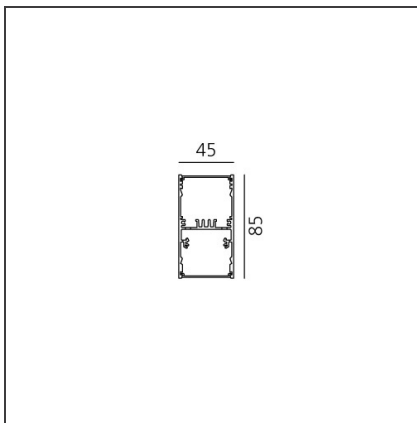

A.39 Suspension/Ceiling - Direct Emission - 1184mm - 52° - 3000K - Dimmable DALI - 3x4 Optics - Silver

IP 20  Dimmerable: +  -

DESIGN BY

Carlotta de Bevilacqua

DESCRIPTION

TECHNICAL DRAWINGS

FEATURES

Article Code:	BH01005	Series:	Indoor
Colour:	Silver		
Installation:	Suspension, Ceiling		

DIMENSIONS

Length:	cm 118
Width:	cm 4.5
Height:	cm 8.5

INCLUDED SOURCES

Category:	LED	Color temperature (K):	3000K
Number:	1	Color Tolerance:	MacAdam 2SDCM
Watt:	38W	Service Life:	L90 (20K) 118000h
Type:	0		

ACCESSORIES

Louvre - 1184mm
3x4 optics white
AE41001

Louvre - 1184mm
3x4 optics black
AE41004

A.39 - Mechanical
joint including 1
suspension cable
AT09500

Angle louvre - 90°
corner screen (on
same plane) -
White
BH44001