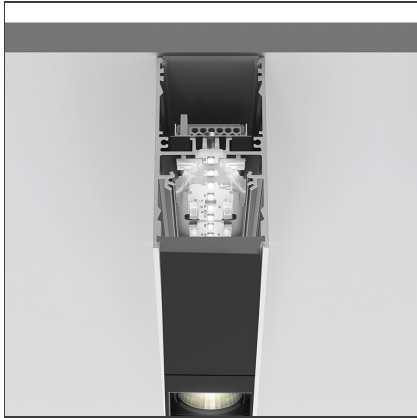

A.39 Suspension/Ceiling - Direct Emission - 1184mm - 52° - 3000K - Dimmable DALI - 3x4 Optics - Silver

IP 20  Dimmerable: +  -

DESIGN BY

Carlotta de Bevilacqua

DESCRIPTION

TECHNICAL DRAWINGS

FEATURES

Article Code:	BH01005	Series:	Indoor
Colour:	Silver		
Installation:	Suspension, Ceiling		

DIMENSIONS

Length:	cm 118
Width:	cm 4.5
Height:	cm 8.5

INCLUDED SOURCES

Category:	LED	Color temperature (K):	3000K
Number:	1	Color Tolerance:	MacAdam 2SDCM
Watt:	38W	Service Life:	L90 (20K) 118000h
Type:	0		

LUMINAIRE

Watt:	38W	Delivered lumens output (lm):	2396lm
		CCT:	3000K
		Efficiency:	73%
		Efficacy:	63.05lm/W
		CRI:	90
		Dimmable Typology:	Dali

Notes

Screen supplied separately. *Driver uses 1 DALI address

ACCESSORIES

Louvre - 1184mm
3x4 optics white
AE41001

Louvre - 1184mm
3x4 optics black
AE41004

A.39 - Mechanical
joint including 1
suspension cable
AT09500

Angle louvre - 90°
corner screen (on
same plane) -
White
BH44001