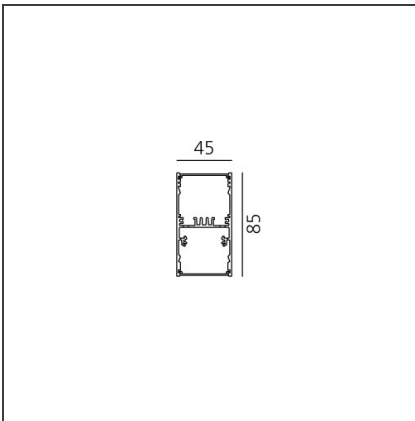

**A.39 Suspension/Ceiling - Direct Emission - 1184mm - 52° - 3000K - Dimmable DALI - 3x4 Optics - Black**

IP 20  Dimmerable: +  -

**DESIGN BY**

Carlotta de Bevilacqua

**DESCRIPTION**

**TECHNICAL DRAWINGS**

**FEATURES**

<b>Article Code:</b>	BH01004	<b>Series:</b>	Indoor
<b>Colour:</b>	Black		
<b>Installation:</b>	Suspension, Ceiling		

**DIMENSIONS**

<b>Length:</b>	cm 118
<b>Width:</b>	cm 4.5
<b>Height:</b>	cm 8.5

Angle louvre - 90°  
corner screen (on  
same plane) -  
White  
BH44001

A.39 - Ceiling  
bracket and  
mechanical joint  
AT09501

Angle louvre - 90°  
corner screen (on  
same plane) -  
Black  
BH44004