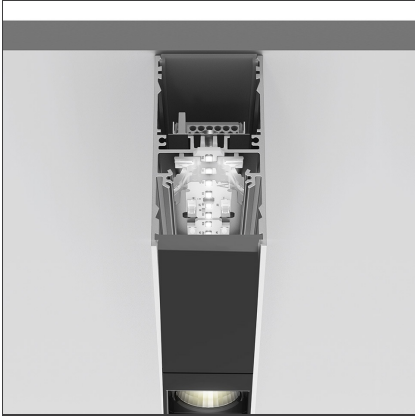

**A.39 Suspension/Ceiling - Direct Emission - 1184mm - 52° - 3000K - Dimmable DALI - 3x4 Optics - Black**

IP 20  Dimmerable: +  -

**DESIGN BY**

Carlotta de Bevilacqua

**DESCRIPTION**

**TECHNICAL DRAWINGS**

**FEATURES**

<b>Article Code:</b>	BH01004	<b>Series:</b>	Indoor
<b>Colour:</b>	Black		
<b>Installation:</b>	Suspension, Ceiling		

**DIMENSIONS**

<b>Length:</b>	cm 118
<b>Width:</b>	cm 4.5
<b>Height:</b>	cm 8.5

**LUMINAIRE**

<b>Watt:</b>	38W	<b>Delivered lumens output (lm):</b>	2396lm
		<b>CCT:</b>	3000K
		<b>Efficiency:</b>	73%
		<b>Efficacy:</b>	63.05lm/W
		<b>CRI:</b>	90
		<b>Dimmable Typology:</b>	Dali

**Notes**

Angle louvre - 90°  
corner screen (on  
same plane) -  
White  
BH44001

A.39 - Ceiling  
bracket and  
mechanical joint  
AT09501

Angle louvre - 90°  
corner screen (on  
same plane) -  
Black  
BH44004