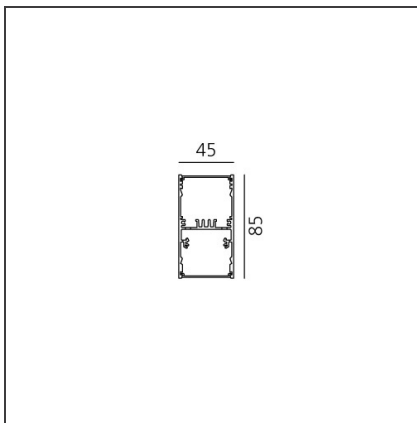

A.39 Suspension/Ceiling - Direct Emission - 1184mm - 52° - 3000K - Dimmable DALI - 2x4 Optics - White

IP 20  Dimmerable: +  -

DESIGN BY

Carlotta de Bevilacqua

DESCRIPTION

TECHNICAL DRAWINGS

FEATURES

Article Code:	BH05001	Series:	Indoor
Colour:	White		
Installation:	Suspension, Ceiling		

DIMENSIONS

Length:	cm 118
Width:	cm 4.5
Height:	cm 8.5

INCLUDED SOURCES

Category:	LED	Color temperature (K):	3000K
Number:	1	Color Tolerance:	MacAdam 2SDCM
Watt:	25W	Service Life:	L90 (20K) 118000h
Type:	0		

ACCESSORIES

Louvre - 1184mm
2x4 optics white
AE40001

Louvre - 1184mm
2x4 optics black
AE40004

A.39 - Mechanical
joint including 1
suspension cable
AT09500

Angle louvre - 90°
corner screen (on
same plane) -
White
BH44001