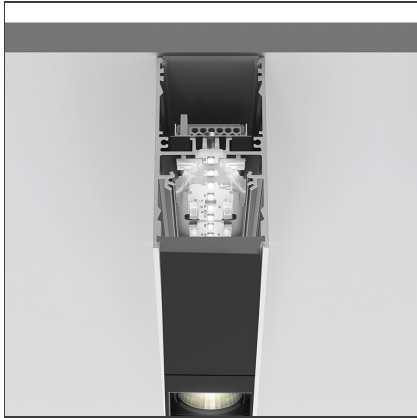

A.39 Suspension/Ceiling - Direct Emission - 1184mm - 52° - 3000K - Dimmable DALI - 2x4 Optics - White

IP 20  Dimmerable: +  -

DESIGN BY

Carlotta de Bevilacqua

DESCRIPTION

TECHNICAL DRAWINGS

FEATURES

Article Code:	BH05001	Series:	Indoor
Colour:	White		
Installation:	Suspension, Ceiling		

DIMENSIONS

Length:	cm 118
Width:	cm 4.5
Height:	cm 8.5

INCLUDED SOURCES

Category:	LED	Color temperature (K):	3000K
Number:	1	Color Tolerance:	MacAdam 2SDCM
Watt:	25W	Service Life:	L90 (20K) 118000h
Type:	0		

LUMINAIRE

Watt:	27W	Delivered lumens output (lm):	1597lm
		CCT:	3000K
		Efficiency:	73%
		Efficacy:	59.16lm/W
		CRI:	90
		Dimmable Typology:	Dali

Notes

Screen supplied separately. *Driver uses 1 DALI address

ACCESSORIES

Louvre - 1184mm
2x4 optics white
AE40001

Louvre - 1184mm
2x4 optics black
AE40004

A.39 - Mechanical
joint including 1
suspension cable
AT09500

Angle louvre - 90°
corner screen (on
same plane) -
White
BH44001