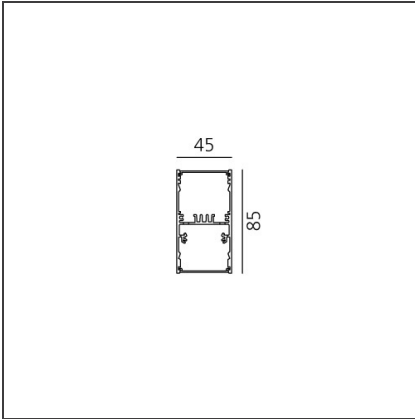

**A.39 Suspension/Ceiling - Direct Emission - 1184mm - 36° - 4000K -
Undimmable - 3x4 Optics - Black**

IP 20 

DESIGN BY

Carlotta de Bevilacqua

DESCRIPTION

TECHNICAL DRAWINGS

FEATURES

Article Code:	BH00504	Series:	Indoor
Colour:	Black		
Installation:	Suspension, Ceiling		

DIMENSIONS

Length:	cm 118
Width:	cm 4.5
Height:	cm 8.5

INCLUDED SOURCES

Category:	LED	Color temperature (K):	4000K
Number:	1	Color Tolerance:	MacAdam 2SDCM
Watt:	38W	Service Life:	L90 (20K) 118000h
Type:	4		

LUMINAIRE

Watt:	38W	Delivered lumens output (lm):	2476lm
		CCT:	4000K
		Efficiency:	71%
		Efficacy:	65.16lm/W
		CRI:	90

Notes

Screen supplied separately. *Driver uses 1 DALI address

ACCESSORIES

Louvre - 1184mm
3x4 optics white
AE41001

Louvre - 1184mm
3x4 optics black
AE41004

A.39 - Mechanical
joint including 1
suspension cable
AT09500

Angle louvre - 90°
corner screen (on
same plane) -
White
BH44001

A.39 - Ceiling
bracket and
mechanical joint
AT09501