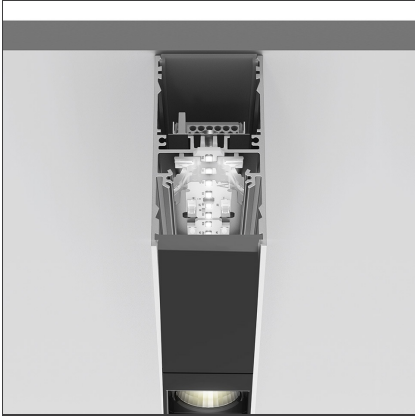

**A.39 Suspension/Ceiling - Direct Emission - 1184mm - 36° - 4000K -
Undimmable - 3x4 Optics - Black**

IP 20 

DESIGN BY

Carlotta de Bevilacqua

DESCRIPTION

TECHNICAL DRAWINGS

FEATURES

Article Code:	BH00504	Series:	Indoor
Colour:	Black		
Installation:	Suspension, Ceiling		

DIMENSIONS

Length:	cm 118
Width:	cm 4.5
Height:	cm 8.5

INCLUDED SOURCES

Category:	LED	Color temperature (K):	4000K
Number:	1	Color Tolerance:	MacAdam 2SDCM
Watt:	38W	Service Life:	L90 (20K) 118000h
Type:	4		

LUMINAIRE

Watt:	38W	Delivered lumens output (lm):	2476lm
		CCT:	4000K
		Efficiency:	71%
		Efficacy:	65.16lm/W
		CRI:	90

Notes

Screen supplied separately. *Driver uses 1 DALI address

ACCESSORIES

Louvre - 1184mm
3x4 optics white
AE41001

Louvre - 1184mm
3x4 optics black
AE41004

A.39 - Mechanical
joint including 1
suspension cable
AT09500

Angle louvre - 90°
corner screen (on
same plane) -
White
BH44001

A.39 - Ceiling
bracket and
mechanical joint
AT09501