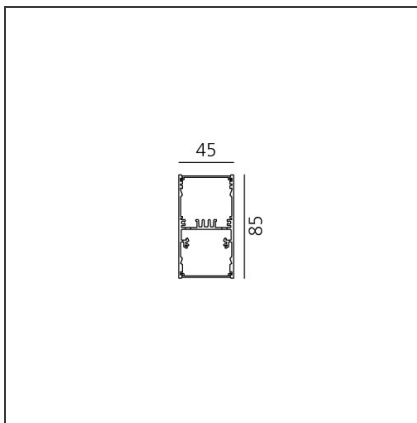

A.39 Suspension/Ceiling - Direct Emission - 1184mm - 36° - 4000K - Dimmable DALI - 3x4 Optics - Silver

IP 20  Dimmerable: +  -

DESIGN BY

Carlotta de Bevilacqua

DESCRIPTION

TECHNICAL DRAWINGS

FEATURES

Article Code:	BH00705	Series:	Indoor
Colour:	Silver		
Installation:	Suspension, Ceiling		

DIMENSIONS

Length:	cm 118
Width:	cm 4.5
Height:	cm 8.5

INCLUDED SOURCES

Category:	LED	Color temperature (K):	4000K
Number:	1	Color Tolerance:	MacAdam 2SDCM
Watt:	38W	Service Life:	L90 (20K) 118000h
Type:	4		

ACCESSORIES

Louvre - 1184mm
3x4 optics white
AE41001

Louvre - 1184mm
3x4 optics black
AE41004

A.39 - Mechanical
joint including 1
suspension cable
AT09500

Angle louvre - 90°
corner screen (on
same plane) -
White
BH44001