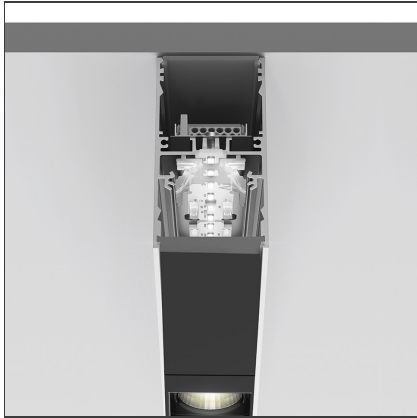

A.39 Suspension/Ceiling - Direct Emission - 1184mm - 36° - 4000K - Dimmable DALI - 3x4 Optics - Silver

IP 20  Dimmerable: +  -

DESIGN BY

Carlotta de Bevilacqua

DESCRIPTION

TECHNICAL DRAWINGS

FEATURES

Article Code:	BH00705	Series:	Indoor
Colour:	Silver		
Installation:	Suspension, Ceiling		

DIMENSIONS

Length:	cm 118
Width:	cm 4.5
Height:	cm 8.5

INCLUDED SOURCES

Category:	LED	Color temperature (K):	4000K
Number:	1	Color Tolerance:	MacAdam 2SDCM
Watt:	38W	Service Life:	L90 (20K) 118000h
Type:	4		

LUMINAIRE

Watt:	38W	Delivered lumens output (lm):	2476lm
		CCT:	4000K
		Efficiency:	71%
		Efficacy:	65.16lm/W
		CRI:	90
		Dimmable Typology:	Dali

Notes

Screen supplied separately. *Driver uses 1 DALI address

ACCESSORIES

Louvre - 1184mm
3x4 optics white
AE41001

Louvre - 1184mm
3x4 optics black
AE41004

A.39 - Mechanical
joint including 1
suspension cable
AT09500

Angle louvre - 90°
corner screen (on
same plane) -
White
BH44001