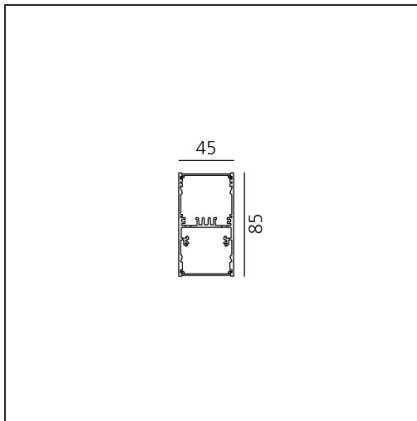

**A.39 Suspension/Ceiling - Direct Emission - 1184mm - 36° - 4000K - Dimmable DALI - 2x4 Optics - White**

IP 20  Dimmerable: +  -

**DESIGN BY**

Carlotta de Bevilacqua

**DESCRIPTION**

**TECHNICAL DRAWINGS**

**FEATURES**

<b>Article Code:</b>	BH04701	<b>Series:</b>	Indoor
<b>Colour:</b>	White		
<b>Installation:</b>	Suspension, Ceiling		

**DIMENSIONS**

<b>Length:</b>	cm 118
<b>Width:</b>	cm 4.5
<b>Height:</b>	cm 8.5