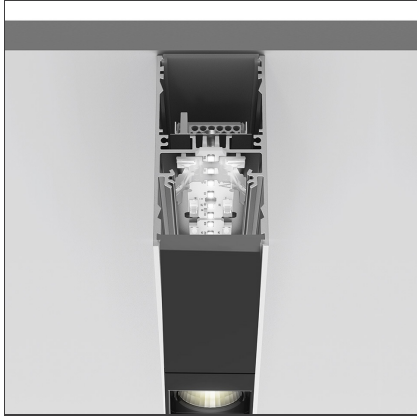

**A.39 Suspension/Ceiling - Direct Emission - 1184mm - 36° - 4000K - Dimmable DALI - 2x4 Optics - White**

IP 20  Dimmerable: +  -

**DESIGN BY**

Carlotta de Bevilacqua

**DESCRIPTION**

**TECHNICAL DRAWINGS**

**FEATURES**

<b>Article Code:</b>	BH04701	<b>Series:</b>	Indoor
<b>Colour:</b>	White		
<b>Installation:</b>	Suspension, Ceiling		

**DIMENSIONS**

<b>Length:</b>	cm 118
<b>Width:</b>	cm 4.5
<b>Height:</b>	cm 8.5

**LUMINAIRE**

<b>Watt:</b>	27W	<b>Delivered lumens output (lm):</b>	1651lm
		<b>CCT:</b>	4000K
		<b>Efficiency:</b>	71%
		<b>Efficacy:</b>	61.13lm/W
		<b>CRI:</b>	90
		<b>Dimmable Typology:</b>	Dali

**Notes**

Angle louvre - 90°  
corner screen (on  
same plane) -  
White  
BH44001

A.39 - Ceiling  
bracket and  
mechanical joint  
AT09501

Angle louvre - 90°  
corner screen (on  
same plane) -  
Black  
BH44004