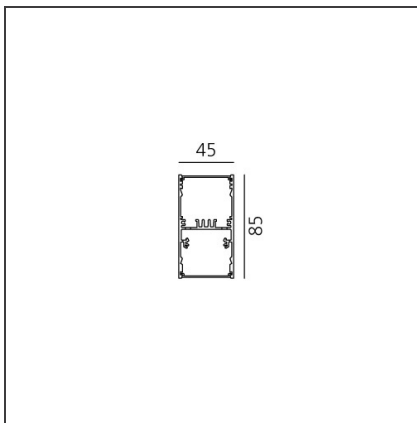

**A.39 Suspension/Ceiling - Direct Emission - 1184mm - 36° - 4000K - Dimmable DALI - 2x4 Optics - Silver**

IP 20    Dimmerable: +  -

**DESIGN BY**

Carlotta de Bevilacqua

**DESCRIPTION**

**TECHNICAL DRAWINGS**

**FEATURES**

<b>Article Code:</b>	BH04705	<b>Series:</b>	Indoor
<b>Colour:</b>	Silver		
<b>Installation:</b>	Suspension, Ceiling		

**DIMENSIONS**

<b>Length:</b>	cm 118
<b>Width:</b>	cm 4.5
<b>Height:</b>	cm 8.5