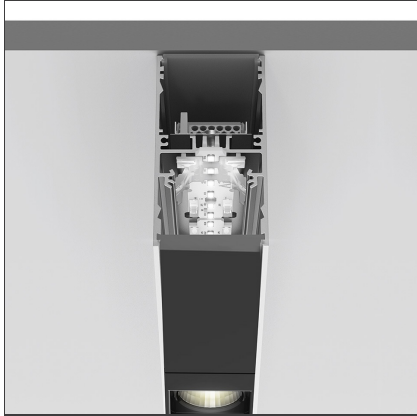

**A.39 Suspension/Ceiling - Direct Emission - 1184mm - 36° - 4000K - Dimmable DALI - 2x4 Optics - Silver**

IP 20    Dimmerable: +  -

**DESIGN BY**

Carlotta de Bevilacqua

**DESCRIPTION**

**TECHNICAL DRAWINGS**

**FEATURES**

<b>Article Code:</b>	BH04705	<b>Series:</b>	Indoor
<b>Colour:</b>	Silver		
<b>Installation:</b>	Suspension, Ceiling		

**DIMENSIONS**

<b>Length:</b>	cm 118
<b>Width:</b>	cm 4.5
<b>Height:</b>	cm 8.5

**LUMINAIRE**

<b>Watt:</b>	27W	<b>Delivered lumens output (lm):</b>	1651lm
		<b>CCT:</b>	4000K
		<b>Efficiency:</b>	71%
		<b>Efficacy:</b>	61.13lm/W
		<b>CRI:</b>	90
		<b>Dimmable Typology:</b>	Dali

**Notes**

Angle louvre - 90°  
corner screen (on  
same plane) -  
White  
BH44001

A.39 - Ceiling  
bracket and  
mechanical joint  
AT09501

Angle louvre - 90°  
corner screen (on  
same plane) -  
Black  
BH44004