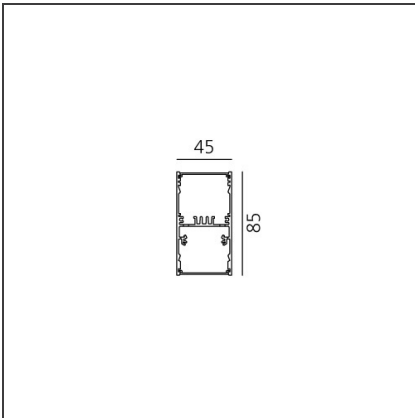

**A.39 Suspension/Ceiling - Direct Emission - 1184mm - 36° - 3000K -
Undimmable - 3x4 Optics - White**

IP 20   

DESIGN BY

Carlotta de Bevilacqua

DESCRIPTION

TECHNICAL DRAWINGS

FEATURES

Article Code:	BH00401	Series:	Indoor
Colour:	White		
Installation:	Suspension, Ceiling		

DIMENSIONS

Length:	cm 118
Width:	cm 4.5
Height:	cm 8.5

INCLUDED SOURCES

Category:	LED	Color temperature (K):	3000K
Number:	1	Color Tolerance:	MacAdam 2SDCM
Watt:	38W	Service Life:	L90 (20K) 118000h
Type:	0		

LUMINAIRE

Watt:	38W	Delivered lumens output (lm):	2314lm
		CCT:	3000K
		Efficiency:	71%
		Efficacy:	60.88lm/W
		CRI:	90

Notes

Screen supplied separately. *Driver uses 1 DALI address

ACCESSORIES

Louvre - 1184mm
3x4 optics white
AE41001

Louvre - 1184mm
3x4 optics black
AE41004

A.39 - Mechanical
joint including 1
suspension cable
AT09500

Angle louvre - 90°
corner screen (on
same plane) -
White
BH44001

A.39 - Ceiling
bracket and
mechanical joint
AT09501