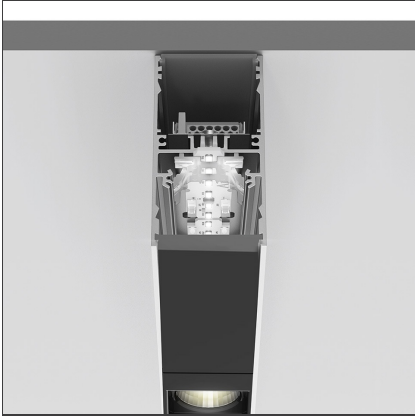

**A.39 Suspension/Ceiling - Direct Emission - 1184mm - 36° - 3000K -
Undimmable - 3x4 Optics - White**

IP 20   

DESIGN BY

Carlotta de Bevilacqua

DESCRIPTION

TECHNICAL DRAWINGS

FEATURES

Article Code:	BH00401	Series:	Indoor
Colour:	White		
Installation:	Suspension, Ceiling		

DIMENSIONS

Length:	cm 118
Width:	cm 4.5
Height:	cm 8.5

INCLUDED SOURCES

Category:	LED	Color temperature (K):	3000K
Number:	1	Color Tolerance:	MacAdam 2SDCM
Watt:	38W	Service Life:	L90 (20K) 118000h
Type:	0		

LUMINAIRE

Watt:	38W	Delivered lumens output (lm):	2314lm
		CCT:	3000K
		Efficiency:	71%
		Efficacy:	60.88lm/W
		CRI:	90

Notes

Screen supplied separately. *Driver uses 1 DALI address

ACCESSORIES

Louvre - 1184mm
3x4 optics white
AE41001

Louvre - 1184mm
3x4 optics black
AE41004

A.39 - Mechanical
joint including 1
suspension cable
AT09500

Angle louvre - 90°
corner screen (on
same plane) -
White
BH44001

A.39 - Ceiling
bracket and
mechanical joint
AT09501