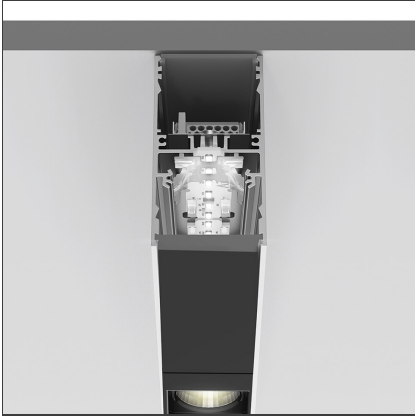

**A.39 Suspension/Ceiling - Direct Emission - 1184mm - 36° - 3000K -  
Undimmable - 3x4 Optics - Silver**

IP 20 

**DESIGN BY**

Carlotta de Bevilacqua

**DESCRIPTION**

**TECHNICAL DRAWINGS**

**FEATURES**

<b>Article Code:</b>	BH00405	<b>Series:</b>	Indoor
<b>Colour:</b>	Silver		
<b>Installation:</b>	Suspension, Ceiling		

**DIMENSIONS**

<b>Length:</b>	cm 118
<b>Width:</b>	cm 4.5
<b>Height:</b>	cm 8.5

**INCLUDED SOURCES**

<b>Category:</b>	LED	<b>Color temperature (K):</b>	3000K
<b>Number:</b>	1	<b>Color Tolerance:</b>	MacAdam 2SDCM
<b>Watt:</b>	38W	<b>Service Life:</b>	L90 (20K) 118000h
<b>Type:</b>	0		

**ACCESSORIES**

Louvre - 1184mm  
3x4 optics white  
AE41001

Louvre - 1184mm  
3x4 optics black  
AE41004

A.39 - Mechanical  
joint including 1  
suspension cable  
AT09500

Angle louvre - 90°  
corner screen (on  
same plane) -  
White  
BH44001

A.39 -  
Suspension/Ceiling  
- Corner (on same  
plane) - Silver  
BH35005

A.39 -  
Suspension/Ceiling  
- End Caps (2pcs) -  
Silver  
BH16405