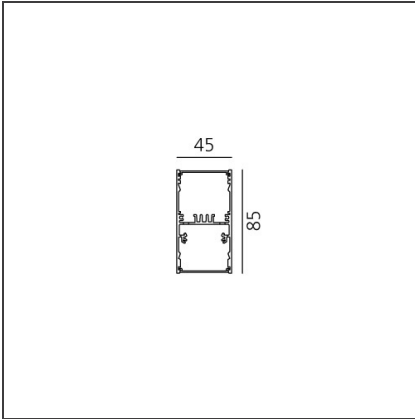

**A.39 Suspension/Ceiling - Direct Emission - 1184mm - 36° - 3000K -  
Undimmable - 3x4 Optics - Silver**

IP 20 

**DESIGN BY**

Carlotta de Bevilacqua

**DESCRIPTION**

**TECHNICAL DRAWINGS**

**FEATURES**

<b>Article Code:</b>	BH00405	<b>Series:</b>	Indoor
<b>Colour:</b>	Silver		
<b>Installation:</b>	Suspension, Ceiling		

**DIMENSIONS**

<b>Length:</b>	cm 118
<b>Width:</b>	cm 4.5
<b>Height:</b>	cm 8.5

**INCLUDED SOURCES**

<b>Category:</b>	LED	<b>Color temperature (K):</b>	3000K
<b>Number:</b>	1	<b>Color Tolerance:</b>	MacAdam 2SDCM
<b>Watt:</b>	38W	<b>Service Life:</b>	L90 (20K) 118000h
<b>Type:</b>	0		

**ACCESSORIES**

Louvre - 1184mm  
3x4 optics white  
AE41001

Louvre - 1184mm  
3x4 optics black  
AE41004

A.39 - Mechanical  
joint including 1  
suspension cable  
AT09500

Angle louvre - 90°  
corner screen (on  
same plane) -  
White  
BH44001