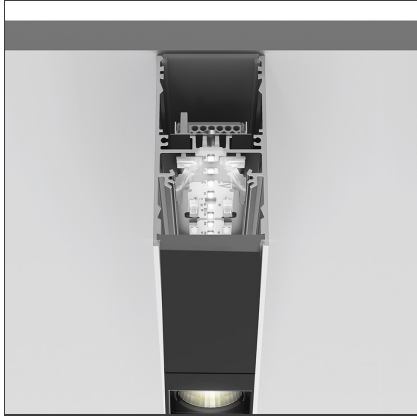

**A.39 Suspension/Ceiling - Direct Emission - 1184mm - 36° - 3000K -
Undimmable - 3x4 Optics - Black**

IP 20 

DESIGN BY

Carlotta de Bevilacqua

DESCRIPTION

TECHNICAL DRAWINGS

FEATURES

Article Code:	BH00404	Series:	Indoor
Colour:	Black		
Installation:	Suspension, Ceiling		

DIMENSIONS

Length:	cm 118
Width:	cm 4.5
Height:	cm 8.5

INCLUDED SOURCES

Category:	LED	Color temperature (K):	3000K
Number:	1	Color Tolerance:	MacAdam 2SDCM
Watt:	38W	Service Life:	L90 (20K) 118000h
Type:	0		

LUMINAIRE

Watt:	38W	Delivered lumens output (lm):	2314lm
		CCT:	3000K
		Efficiency:	71%
		Efficacy:	60.88lm/W
		CRI:	90

Notes

Screen supplied separately. *Driver uses 1 DALI address

ACCESSORIES

Louvre - 1184mm
3x4 optics white
AE41001

Louvre - 1184mm
3x4 optics black
AE41004

A.39 - Mechanical
joint including 1
suspension cable
AT09500

Angle louvre - 90°
corner screen (on
same plane) -
White
BH44001

A.39 - Ceiling
bracket and
mechanical joint
AT09501