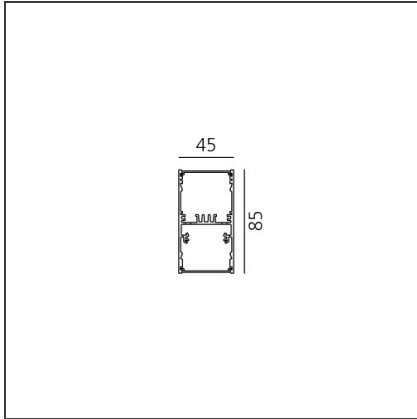

**A.39 Suspension/Ceiling - Direct Emission - 1184mm - 36° - 3000K -
Undimmable - 3x4 Optics - Black**

IP 20 

DESIGN BY

Carlotta de Bevilacqua

DESCRIPTION

TECHNICAL DRAWINGS

FEATURES

Article Code:	BH00404	Series:	Indoor
Colour:	Black		
Installation:	Suspension, Ceiling		

DIMENSIONS

Length:	cm 118
Width:	cm 4.5
Height:	cm 8.5

INCLUDED SOURCES

Category:	LED	Color temperature (K):	3000K
Number:	1	Color Tolerance:	MacAdam 2SDCM
Watt:	38W	Service Life:	L90 (20K) 118000h
Type:	0		

LUMINAIRE

Watt:	38W	Delivered lumens output (lm):	2314lm
		CCT:	3000K
		Efficiency:	71%
		Efficacy:	60.88lm/W
		CRI:	90

Notes

Screen supplied separately. *Driver uses 1 DALI address

ACCESSORIES

Louvre - 1184mm
3x4 optics white
AE41001

Louvre - 1184mm
3x4 optics black
AE41004

A.39 - Mechanical
joint including 1
suspension cable
AT09500

Angle louvre - 90°
corner screen (on
same plane) -
White
BH44001

A.39 - Ceiling
bracket and
mechanical joint
AT09501