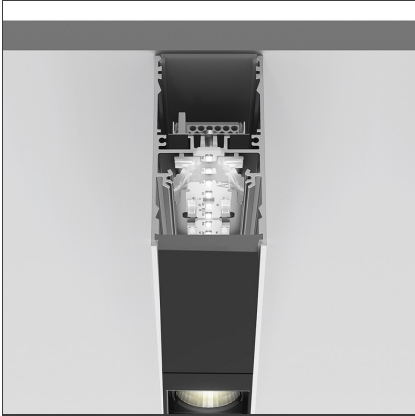

**A.39 Suspension/Ceiling - Direct Emission - 1184mm - 36° - 3000K -  
Undimmable - 2x4 Optics - White**

IP 20 

**DESIGN BY**

Carlotta de Bevilacqua

**DESCRIPTION**

**TECHNICAL DRAWINGS**

**FEATURES**

<b>Article Code:</b>	BH04401	<b>Series:</b>	Indoor
<b>Colour:</b>	White		
<b>Installation:</b>	Suspension, Ceiling		

**DIMENSIONS**

<b>Length:</b>	cm 118
<b>Width:</b>	cm 4.5
<b>Height:</b>	cm 8.5

**INCLUDED SOURCES**

<b>Category:</b>	LED	<b>Color temperature (K):</b>	3000K
<b>Number:</b>	1	<b>Color Tolerance:</b>	MacAdam 2SDCM
<b>Watt:</b>	25W	<b>Service Life:</b>	L90 (20K) 118000h
<b>Type:</b>	0		

**ACCESSORIES**

Louvre - 1184mm  
2x4 optics white  
AE40001

Louvre - 1184mm  
2x4 optics black  
AE40004

A.39 - Mechanical  
joint including 1  
suspension cable  
AT09500

Angle louvre - 90°  
corner screen (on  
same plane) -  
White  
BH44001

A.39 - Ceiling  
bracket and  
mechanical joint  
AT09501

Angle louvre - 90°  
corner screen (on  
same plane) -  
Black  
BH44004

A.39 -  
Suspension/Ceiling  
- Corner (on same  
plane) - White  
BH35001