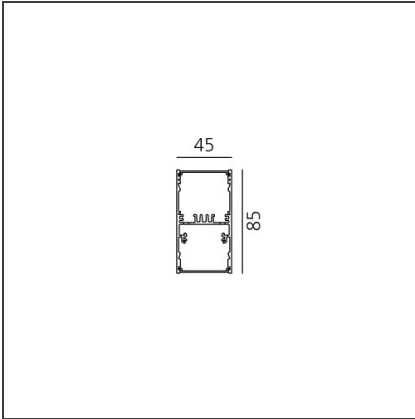

**A.39 Suspension/Ceiling - Direct Emission - 1184mm - 36° - 3000K -  
Undimmable - 2x4 Optics - White**

IP 20 

**DESIGN BY**

Carlotta de Bevilacqua

**DESCRIPTION**

**TECHNICAL DRAWINGS**

**FEATURES**

<b>Article Code:</b>	BH04401	<b>Series:</b>	Indoor
<b>Colour:</b>	White		
<b>Installation:</b>	Suspension, Ceiling		

**DIMENSIONS**

<b>Length:</b>	cm 118
<b>Width:</b>	cm 4.5
<b>Height:</b>	cm 8.5

**INCLUDED SOURCES**

<b>Category:</b>	LED	<b>Color temperature (K):</b>	3000K
<b>Number:</b>	1	<b>Color Tolerance:</b>	MacAdam 2SDCM
<b>Watt:</b>	25W	<b>Service Life:</b>	L90 (20K) 118000h
<b>Type:</b>	0		

**ACCESSORIES**

Louvre - 1184mm  
2x4 optics white  
AE40001

Louvre - 1184mm  
2x4 optics black  
AE40004

A.39 - Mechanical  
joint including 1  
suspension cable  
AT09500

Angle louvre - 90°  
corner screen (on  
same plane) -  
White  
BH44001