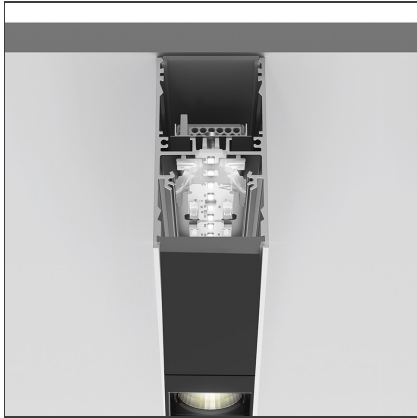

A.39 Suspension/Ceiling - Direct Emission - 1184mm - 36° - 3000K - Dimmable DALI - 3x4 Optics - Silver

IP 20    Dimmerable: +  -

DESIGN BY

Carlotta de Bevilacqua

DESCRIPTION

TECHNICAL DRAWINGS

FEATURES

Article Code:	BH00605	Series:	Indoor
Colour:	Silver		
Installation:	Suspension, Ceiling		

DIMENSIONS

Length:	cm 118
Width:	cm 4.5
Height:	cm 8.5

INCLUDED SOURCES

Category:	LED	Color temperature (K):	3000K
Number:	1	Color Tolerance:	MacAdam 2SDCM
Watt:	38W	Service Life:	L90 (20K) 118000h
Type:	0		

LUMINAIRE

Watt:	38W	Delivered lumens output (lm):	2314lm
		CCT:	3000K
		Efficiency:	71%
		Efficacy:	60.88lm/W
		CRI:	90
		Dimmable Typology:	Dali

Notes

Screen supplied separately. *Driver uses 1 DALI address

ACCESSORIES

Louvre - 1184mm
3x4 optics white
AE41001

Louvre - 1184mm
3x4 optics black
AE41004

A.39 - Mechanical
joint including 1
suspension cable
AT09500

Angle louvre - 90°
corner screen (on
same plane) -
White
BH44001