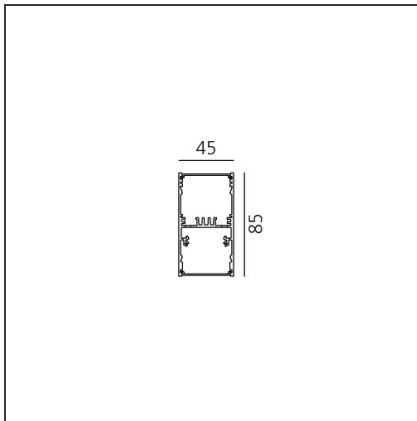

A.39 Suspension/Ceiling - Direct Emission - 1184mm - 36° - 3000K - Dimmable DALI - 3x4 Optics - Silver

IP 20    Dimmerable: +  -

DESIGN BY

Carlotta de Bevilacqua

DESCRIPTION

TECHNICAL DRAWINGS

FEATURES

Article Code:	BH00605	Series:	Indoor
Colour:	Silver		
Installation:	Suspension, Ceiling		

DIMENSIONS

Length:	cm 118
Width:	cm 4.5
Height:	cm 8.5

INCLUDED SOURCES

Category:	LED	Color temperature (K):	3000K
Number:	1	Color Tolerance:	MacAdam 2SDCM
Watt:	38W	Service Life:	L90 (20K) 118000h
Type:	0		

ACCESSORIES

Louvre - 1184mm
3x4 optics white
AE41001

Louvre - 1184mm
3x4 optics black
AE41004

A.39 - Mechanical
joint including 1
suspension cable
AT09500

Angle louvre - 90°
corner screen (on
same plane) -
White
BH44001