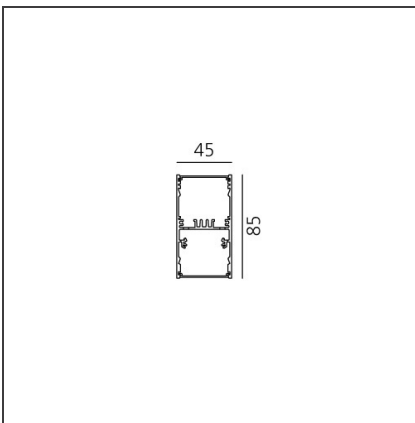

**A.39 Suspension/Ceiling - Direct Emission - 1184mm - 36° - 3000K - Dimmable DALI - 3x4 Optics - Black**

IP 20    Dimmerable: 

**DESIGN BY**

Carlotta de Bevilacqua

**DESCRIPTION**

**TECHNICAL DRAWINGS**

**FEATURES**

<b>Article Code:</b>	BH00604	<b>Series:</b>	Indoor
<b>Colour:</b>	Black		
<b>Installation:</b>	Suspension, Ceiling		

**DIMENSIONS**

<b>Length:</b>	cm 118
<b>Width:</b>	cm 4.5
<b>Height:</b>	cm 8.5

**INCLUDED SOURCES**

Angle louvre - 90°  
corner screen (on  
same plane) -  
White  
BH44001

A.39 - Ceiling  
bracket and  
mechanical joint  
AT09501

Angle louvre - 90°  
corner screen (on  
same plane) -  
Black  
BH44004