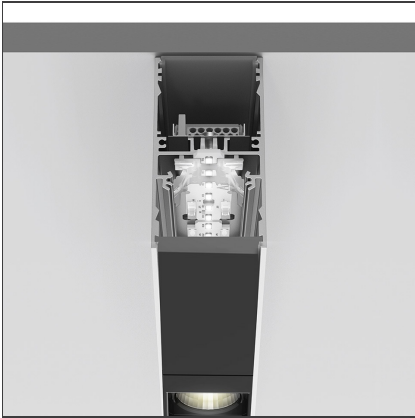

**A.39 Suspension/Ceiling - Direct Emission - 1184mm - 36° - 3000K - Dimmable DALI - 3x4 Optics - Black**

IP 20    Dimmerable: 

**DESIGN BY**

Carlotta de Bevilacqua

**DESCRIPTION**

**TECHNICAL DRAWINGS**

**FEATURES**

<b>Article Code:</b>	BH00604	<b>Series:</b>	Indoor
<b>Colour:</b>	Black		
<b>Installation:</b>	Suspension, Ceiling		

**DIMENSIONS**

<b>Length:</b>	cm 118
<b>Width:</b>	cm 4.5
<b>Height:</b>	cm 8.5

**INCLUDED SOURCES**

**Notes**

Screen supplied separately. \*Driver uses 1 DALI address

**ACCESSORIES**

Louvre - 1184mm  
3x4 optics white  
AE41001

Louvre - 1184mm  
3x4 optics black  
AE41004

A.39 - Mechanical  
joint including 1  
suspension cable  
AT09500

Angle louvre - 90°  
corner screen (on  
same plane) -  
White  
BH44001

A.39 - Ceiling  
bracket and  
mechanical joint  
AT09501

Angle louvre - 90°  
corner screen (on  
same plane) -  
Black  
BH44004